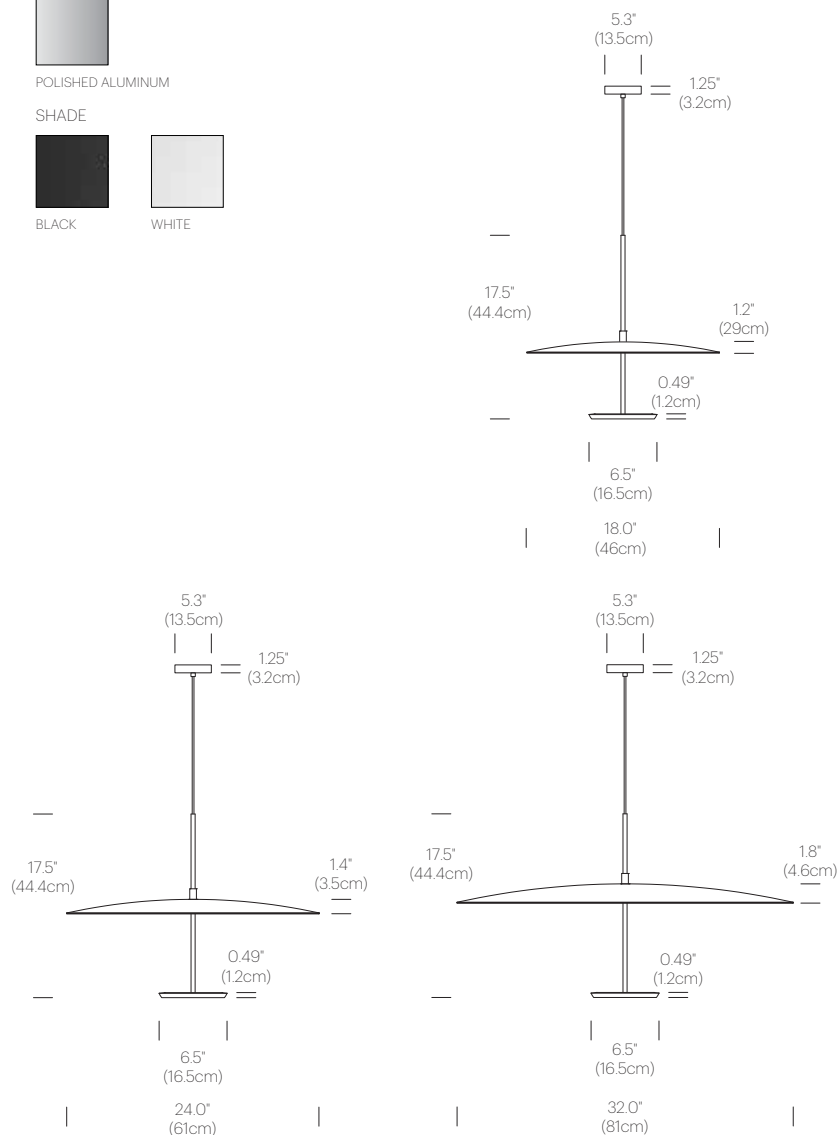

Power Consumption : 18W MAX

Color Temperature : 2700K-2200K DTW

Luminosity : 1250 Lu total (850 down/400 up)

Luminaire Efficacy : 70 Lumens/Watt

Color Rendition Index : 90 CRI

50K hour lifespan

Cable length : 10' (305cm)(Field cuttable)

1 year warranty

CERTIFICATIONS

PACKAGING WEIGHT AND DIMENSIONS

Sky Solo lamp	3.1LBS	19" X 10.2" X 24"
	1.4KGS	48cm X 26cm X 6cm
Sky Dome Metal 18 shade	3.1LBS	21.3" X 20.4" X 2.9"
	1.4KGS	54cm X 51.8cm X 7.3cm
Sky Dome Metal 24 shade	5.1LBS	27.13" X 26.4" X 3.25"
	2.3KGS	69cm X 67cm X 8.2cm
Sky Dome Metal 32 shade	9.5LBS	35" X 34.8" X 3.9"
	4.3KGS	89cm X 88.3cm X 9.8cm

WHITE

DIMENSIONS

SKY DOME METAL 18, 24, 32

SKY DOME WOOD

DESCRIPTION

The Sky Collection is a modular pendant lighting system featuring multiple shade reflector solutions for various decorative and performance benefits. Sky Dome is available in both spun aluminum and pressed wood shade reflectors that when combined with their powerful 2-sided LED light source gives the lamp a weightless appearance while providing unparalleled illumination in all directions. Sky Dome combined form and function with unsurpassed quality and is available in 3 sizes : 18" (45.8cm)/24" (61cm)/32" (81cm).