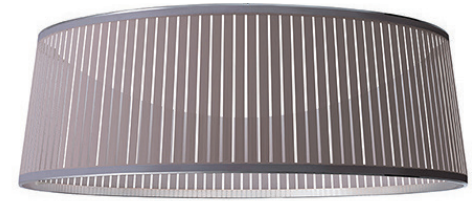

## DESCRIPTION

The new Solis Drum Pendant is the latest addition to the elegant Solis suspension family. Featuring a uniquely engaging blend of light and shadow, Solis Drum is made of laser cut polyester fabric combined with an aluminum top and bottom ring construction that allows the shade to hang under tension. Solis Drum also employs a stunning LED dome diffuser that spans across the full diameter of the top ring, radiating light down and sideways to cast shimmering warm patterns onto the space that surrounds it. The effect is a sense of weightlessness that invites a new kind of relationship with the light source. Perfect over a dining table, an entryway or in large groupings.