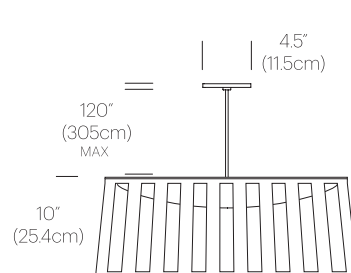

## PACKAGING WEIGHT AND DIMENSIONS

Solis Drum 24:	11LBS	26" X 26" X 6"
	5KGS	61cm X 61cm X 15cm
Solis Drum 36:	16.4LBS	38" X 38" X 8"
	7.5KGS	96.5cm X 96.5cm X 20.3cm

## DIMENSIONS

SOLIS DRUM 24

SOLIS DRUM 36