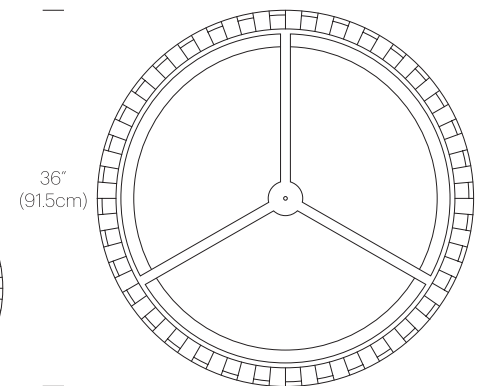

## DIMENSIONS

SOLIS DRUM 24

SOLIS DRUM 36