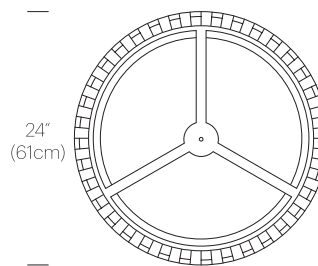

## DIMENSIONS

SOLIS DRUM 24

SOLIS DRUM 36