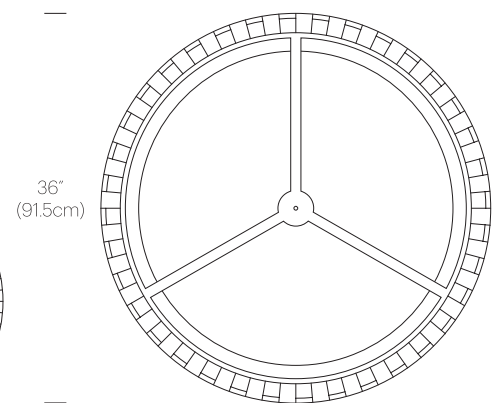

## PACKAGING WEIGHT AND DIMENSIONS

Solis Drum 24:	11LBS	26" X 26" X 6"
	5KGS	61cm X 61cm X 15cm
Solis Drum 36:	16.4LBS	38" X 38" X 8"
	7.5KGS	96.5cm X 96.5cm X 20.3cm

## DIMENSIONS

SOLIS DRUM 24

SOLIS DRUM 36