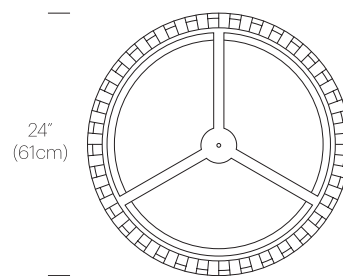

## PACKAGING WEIGHT AND DIMENSIONS

Solis Drum 24:	11LBS	26" X 26" X 6"
	5KGS	61cm X 61cm X 15cm
Solis Drum 36:	16.4LBS	38" X 38" X 8"
	7.5KGS	96.5cm X 96.5cm X 20.3cm

## DIMENSIONS

SOLIS DRUM 24

SOLIS DRUM 36