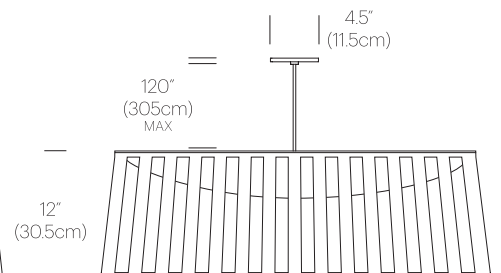

## DIMENSIONS

SOLIS DRUM 24

SOLIS DRUM 36