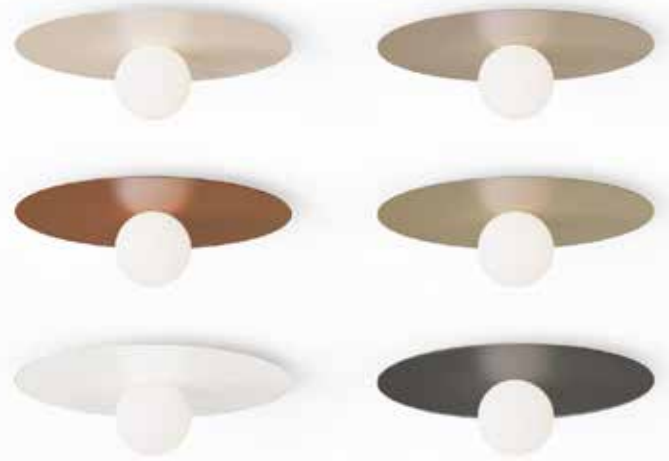

FEATURES

Warm Dim

SPECIFICATIONS

Voltage: 120V-277V 50/60Hz

Power Consumption: 6W (12", 18"), 12W (22"), 20W (32")

Color Temperature: 2700K-1800K (Warm Dim),

3000K, 3500K

Luminosity: 290 Lumens (12"), 290 Lumens (18"), 800

Lumens (22"), 1625 Lumens (32")

Luminaire Efficacy: 48Lm/W(12",18"), 66Lm/W(22"),

80 Lm/W (32")

Color Rendition Index: 95 CRI

50K hour lifespan

CERTIFICATIONS

PRODUCT CODES (ENTER DISC SIZE IN BLANK SPACE)

Bola Disc Flush (Sand):	BOLA FSH _SND
Bola Disc Flush (Taupe):	BOLA FSH _TPE
Bola Disc Flush (Clay):	BOLA FSH _CLY
Bola Disc Flush (Moss):	BOLA FSH _MOS
Bola Disc Flush (Black):	BOLA FSH _BLK
Bola Disc Flush (White):	BOLA FSH _WHT
Bola Disc Flush Standoff	BOLA FSH STAND

PACKAGING WEIGHT AND DIMENSIONS

Bola Disc 12	4LBS	15" X 15" X 7"
(Steel Shade)	1.8KG	38cm X 38cm X 18cm
Bola Disc 12	2.4LBS	15" X 15" X 7"
(White Aluminum Shade)	1.1KG	38cm X 38cm X 18cm
Bola Disc 18	8.6LBS	20.75" X 20.75" X 8"
(Steel Shade)	3.9KG	53cm X 53cm X 20cm
Bola Disc 18	6.75LBS	20.75" X 20.75" X 8"
(White Aluminum Shade)	3KG	53cm X 53cm X 20cm
Bola Disc 22	12.25LBS	24" X 24" X 10"
(Steel Shade)	5.6KG	61cm X 61cm X 25cm
Bola Disc 22	9LBS	24" X 24" X 10"
(White Aluminum Shade)	4.1KG	61cm X 61cm X 25cm
Bola Disc 32	23.8LBS	34.5" X 34.5" X 10.5"
(Steel Shade)	10.8KG	87.6cm X 87.6cm X 27cm
Bola Disc 32	17.5LBS	34.5" X 34.5" X 10.5"
(White Aluminum Shade)	7.9KG	87.6cm X 87.6cm X 27cm

NOTES

Custom requests can be considered on volume orders.

FINISHES