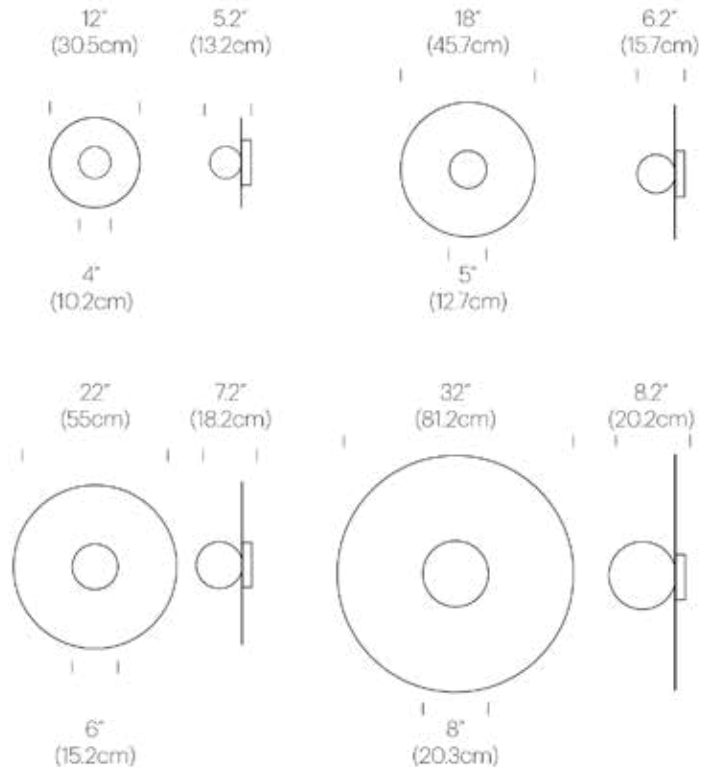

PACKAGING WEIGHT AND DIMENSIONS

Bola Disc 12	4LBS	15" X 7"
(Steel Shade)	1.8KG	38cm X 18cm
Bola Disc 12	2.4LBS	15" X 7"
(White Aluminum Shade)	1.1KG	38cm X 18cm
Bola Disc 18	8.6LBS	20.75" X 8"
(Steel Shade)	3.9KG	53cm X 20cm
Bola Disc 18	6.75LBS	20.75" X 8"
(White Aluminum Shade)	3KG	53cm X 20cm
Bola Disc 22	12.25LBS	24" X 10"
(Steel Shade)	5.6KG	61cm X 25cm
Bola Disc 22	9LBS	24" X 10"
(White Aluminum Shade)	4.1KG	61cm X 25cm
Bola Disc 32	23.8LBS	34.5" X 10.5"
(Steel Shade)	10.8KG	87.6cm X 27cm
Bola Disc 32	17.5LBS	34.5" X 10.5"
(White Aluminum Shade)	7.9KG	87.6cm X 27cm

Lumens (22"), 1625 Lumens (32")

Luminaire Efficacy: 48Lm/W(12",18"), 66Lm/W(22"),

80 Lm/W (32")

Color Rendition Index: 95 CRI

50K hour lifespan

CERTIFICATIONS

PRODUCT CODES (ENTER DISC SIZE IN BLANK SPACE)

Bola Disc Flush (Sand):	BOLA FSH _SND
Bola Disc Flush (Taupe):	BOLA FSH _TPE
Bola Disc Flush (Clay):	BOLA FSH _CLY
Bola Disc Flush (Moss):	BOLA FSH _MOS
Bola Disc Flush (Black):	BOLA FSH _BLK
Bola Disc Flush (White):	BOLA FSH _WHT
Bola Disc Flush Standoff	BOLA FSH STAND

PACKAGING WEIGHT AND DIMENSIONS

Bola Disc 12	4LBS	15" X 15" X 7"
(Steel Shade)	1.8KG	38cm X 38cm X 18cm
Bola Disc 12	2.4LBS	15" X 15" X 7"
(White Aluminum Shade)	1.1KG	38cm X 38cm X 18cm
Bola Disc 18	8.6LBS	20.75" X 20.75" X 8"
(Steel Shade)	3.9KG	53cm X 53cm X 20cm
Bola Disc 18	6.75LBS	20.75" X 20.75" X 8"
(White Aluminum Shade)	3KG	53cm X 53cm X 20cm
Bola Disc 22	12.25LBS	24" X 24" X 10"
(Steel Shade)	5.6KG	61cm X 61cm X 25cm
Bola Disc 22	9LBS	24" X 24" X 10"
(White Aluminum Shade)	4.1KG	61cm X 61cm X 25cm
Bola Disc 32	23.8LBS	34.5" X 34.5" X 10.5"
(Steel Shade)	10.8KG	87.6cm X 87.6cm X 27cm
Bola Disc 32	17.5LBS	34.5" X 34.5" X 10.5"
(White Aluminum Shade)	7.9KG	87.6cm X 87.6cm X 27cm

NOTES

Custom requests can be considered on volume orders.

FINISHES

DIMENSIONS

BOLA DISC FLUSH 12, 18, 22, 32

AVAILABLE WITH
CORD + DIMMER
SEE PAGE 344