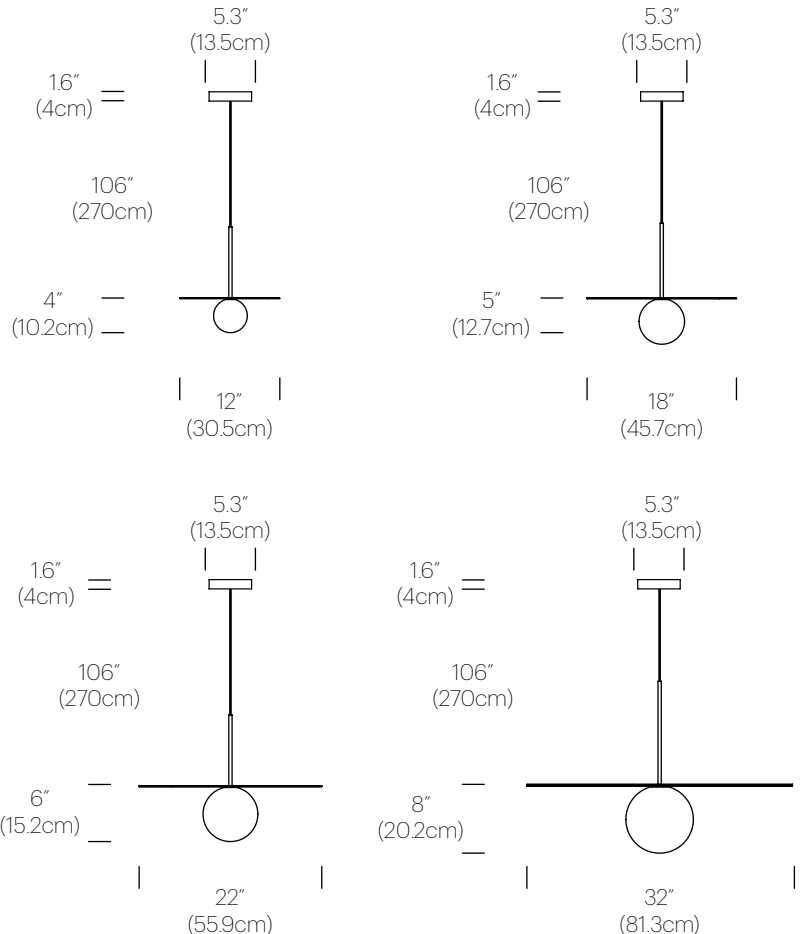

DIMENSIONS

BOLA DISC 12, 18, 22, 32