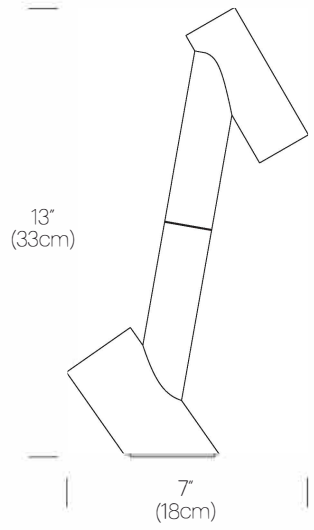

DESIGNER

John August 2016

MATERIALS

- Aluminum body
- Polycarbonate Lens assembly
- Fabric cord

FEATURES

- 360° head rotation
- Full range dim control
- High output LED light source

SPECIFICATIONS

- Voltage: 120-240V 50/60Hz
- Power consumption: 4.6W
- Color temperature: 3000K
- Luminosity: 260 lumens
- Luminaire efficacy: 56 Lumens/Watt
- Weight: 4.35 lbs. (2 kg)
- Power cord length: 6' (183cm)
- Certifications: ETL, CE, PSE, RoHS

Patent pending

DIMENSIONS

Giraffa

FINISH OPTIONS

Gloss White/
Satin Silver

Copper/
Satin Copper

Black/
Satin Black

Pablo®