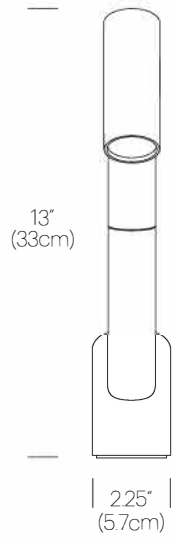

Pablo®
GIRAFFA

GIRAFFA

DESCRIPTION

Smart and playful, Giraffa's endearing personality and versatile design are at home anywhere: on your desk, atop a nightstand, or tucked into a cozy reading nook. A 360° rotating shade combined with an angled post provides multiple lighting possibilities, allowing this petite lamp to cast both direct and ambient light. Giraffa is available in a trio of premium finishes: copper, black anodized aluminum and gloss white lacquer. Giraffa's warm and fully dimmable LED light source is rated for 50K hours to provide a lifetime of personal enjoyment.

DESIGNER

John August 2016

MATERIALS

- Aluminum body
- Polycarbonate Lens assembly
- Fabric cord

FEATURES

- 360° head rotation
- Full range dim control
- High output LED light source

SPECIFICATIONS

- Voltage: 120-240V 50/60Hz
- Power consumption: 4.6W
- Color temperature: 3000K
- Luminosity: 260 lumens
- Luminaire efficacy: 56 Lumens/Watt
- Weight: 4.35 lbs. (2 kg)
- Power cord length: 6' (183cm)
- Certifications: ETL, CE, PSE, RoHS

Patent pending

DIMENSIONS

Giraffa

FINISH OPTIONS

Gloss White/
Satin Silver

Copper/
Satin Copper

Black/
Satin Black

Pablo®