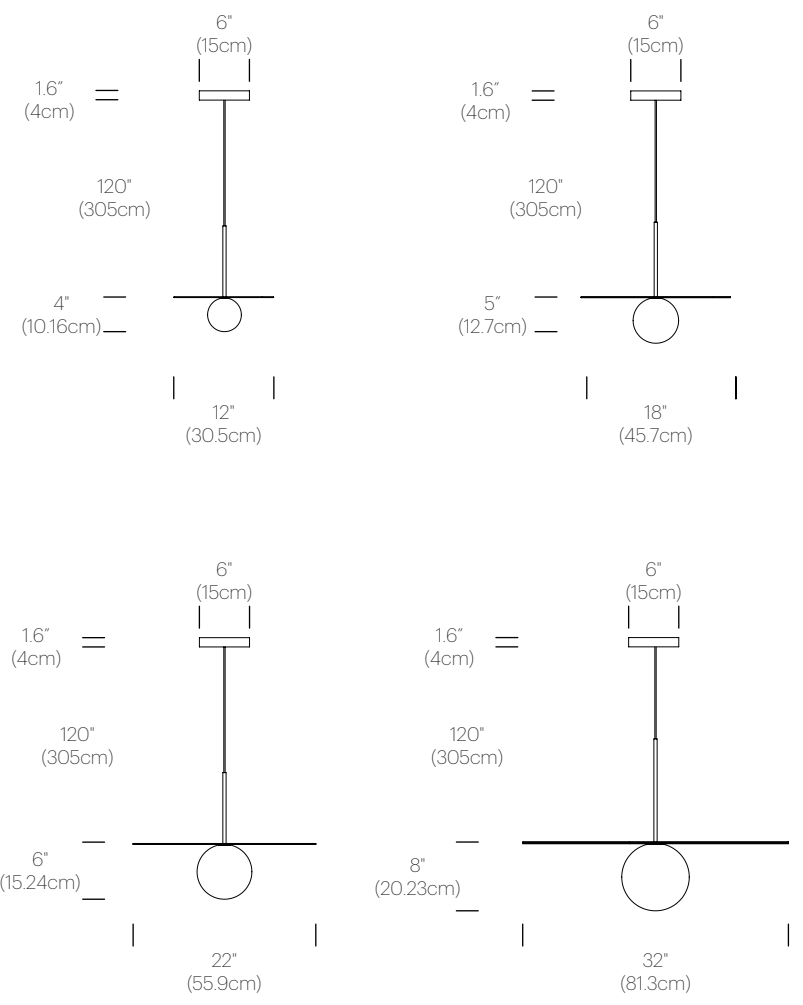

Pablo®

BOLA DISC

BOLA DISC

DESCRIPTION

Bola Disc is a uniquely expressive LED Pendant system featuring a distinctive range of chromated disc reflectors that give the illusion of weightlessness by mirroring its surroundings. Available in 4 distinct sizes, Bola Disc pairs an elegant globe diffuser made of opaline glass with exquisitely polished stainless steel or aluminum discs in chrome, brass, rose gold and lacquered white to appease the most discerning tastes. Dependent on size, Bola provides up to 1550 lumens of warm ambient light and is fully dimmable, providing unparalleled illumination. Bola can be suspended individually, in series, or as striking chandelier groupings for residential, contract, and hospitality settings alike.

DESIGNER

Pablo Pardo + Pablo Studio 2018

MATERIALS

- Aluminum or SS Disc
- Opal Glass Globe
- Fabric Cord
- Aluminum Stem
- Steel Canopy

FEATURES

- Fully Dimmable
- Shade Options:
12"(30cm), 18"(46cm), 22"(56cm), 32"(81cm) Discs

SPECIFICATIONS

- Voltage: 120V, 240V, or 277V 50/60Hz
- Power Consumption: 8W (12", 18"), 15W (22"), 20W (32")
- Color Temperature: 2700K
- Luminosity: 560 Lumens (12"), 640 Lumens (18"), 1160 Lumens (22"), 1550 Lumens (32")
- Luminaire efficacy: 57 Lumens/Watt
- Color Rendition Index: 95 CRI
- 50K hour lifespan
- Cord Length: 10' (3m) (Field cuttable)

DIMENSIONS

BOLA DISC

FINISH OPTIONS

BOLA DISC

Pablo®

888 MARIN STREET SAN FRANCISCO, CA 94124
 PABLODESIGNS.COM