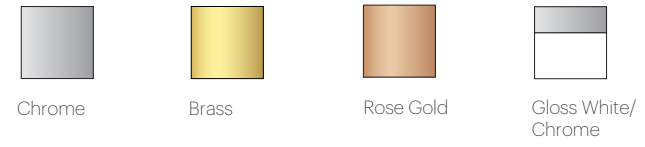

FINISH OPTIONS

BOLA DISC

Pablo®

888 MARIN STREET SAN FRANCISCO, CA 94124
PABLODESIGNS.COM