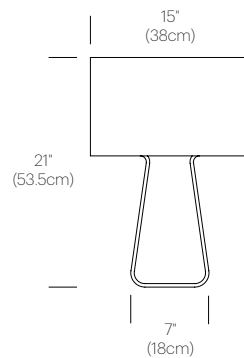

## PACKAGING WEIGHT AND DIMENSIONS

TT 14:	3.55LBS	16" X 11" X 5.5"
	1.6KGS	41cm X 28cm X 14cm
TT 21:	9.45LBS	23" X 16" X 8"
	4.3KGS	58cm X 41cm X 20cm
TT 27:	18.6LBS	29" X 21" X 12.5"
	8.4KGS	74cm X 53cm X 32cm

## DIMENSIONS

TUBE TOP 14

TUBE TOP 21

TUBE TOP 27

## DIMENSIONS

TUBE TOP 60