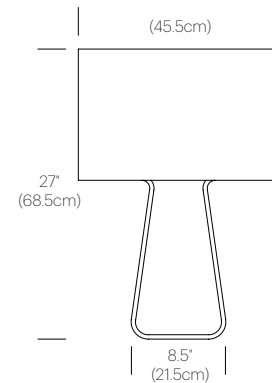

## PACKAGING WEIGHT AND DIMENSIONS

TT 14:	3.55LBS	16" X 11" X 5.5"
	1.6KGS	41cm X 28cm X 14cm
TT 21:	9.45LBS	23" X 16" X 8"
	4.3KGS	58cm X 41cm X 20cm
TT 27:	18.6LBS	29" X 21" X 12.5"
	8.4KGS	74cm X 53cm X 32cm

## DIMENSIONS

TUBE TOP 14

TUBE TOP 21

TUBE TOP 27