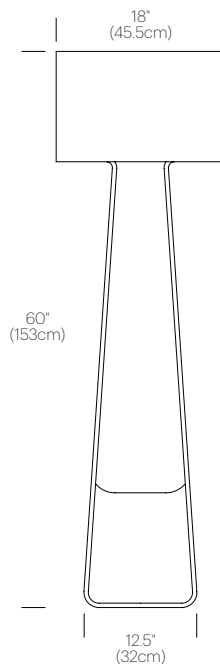

## DIMENSIONS

TUBE TOP COLOR

## PACKAGING WEIGHT AND DIMENSIONS

TT 60:	47.25LBS	63" X 20" X 12"
	21.4KGS	160cm X 51cm X 30cm

## DIMENSIONS

TUBE TOP 60

## DIMENSIONS