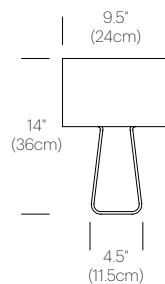

## PACKAGING WEIGHT AND DIMENSIONS

TT 14:	3.55LBS	16" X 11" X 5.5"
	1.6KGS	41cm X 28cm X 14cm
TT 21:	9.45LBS	23" X 16" X 8"
	4.3KGS	58cm X 41cm X 20cm
TT 27:	18.6LBS	29" X 21" X 12.5"
	8.4KGS	74cm X 53cm X 32cm

## DIMENSIONS

TUBE TOP 14

TUBE TOP 21

TUBE TOP 27

## DIMENSIONS

TUBE TOP 60