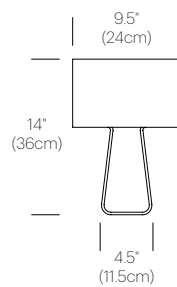

## PACKAGING WEIGHT AND DIMENSIONS

TT 14:	3.55LBS	16" X 11" X 5.5"
	1.6KGS	41cm X 28cm X 14cm
TT 21:	9.45LBS	23" X 16" X 8"
	4.3KGS	58cm X 41cm X 20cm
TT 27:	18.6LBS	29" X 21" X 12.5"
	8.4KGS	74cm X 53cm X 32cm

## PACKAGING WEIGHT AND DIMENSIONS

TT 14:	3.55LBS	16" X 11" X 5.5"
	1.6KGS	41cm X 28cm X 14cm

## DIMENSIONS

TUBE TOP COLOR

## DIMENSIONS

TUBE TOP 60