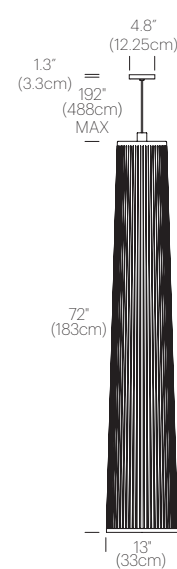

SOLIS PENDANT

DESCRIPTION

Solis is an innovatively simple and elegant suspension lamp that can be used as a pendant, hung from a wall, or as a freestanding portable luminaire to create a distinctive ambiance. The resulting piece is an engaging blend of light and shadow, casting shimmering rays and radiating patterns onto a space.

FIXTURE TYPE

Pendant

LIGHT SOURCE

(1) 3000K E26 base 60W PAR30 NSP halogen bulb:
1090lm
LED equivalent available upon request

PRODUCT CODES

Solis 24 (White):	SOLI 24 WHT
Solis 24 (Black):	SOLI 24 BLK
Solis 24 (Brown):	SOLI 24 BRN
Solis 24 (Silver):	SOLI 24 SLV
Solis 48 (White):	SOLI 48 WHT
Solis 48 (Black):	SOLI 48 BLK
Solis 48 (Brown):	SOLI 48 BRN
Solis 48 (Silver):	SOLI 48 SLV
Solis 72 (White):	SOLI 72 WHT
Solis 72 (Black):	SOLI 72 BLK
Solis 72 (Brown):	SOLI 72 BRN
Solis 72 (Silver):	SOLI 72 SLV
Solis Wall Plate Cover:	SOLI WALL HW CVR

FINISHES

LIGHT CONTROL

Full range dim (in-line slide dimmer)
Can be hard-wired

FEATURES

Ships flat-packed
Full-range dim

SPECIFICATIONS

Voltage: 120V or 240V 50/60Hz
Fire retardant polyester fabric
Cable length: 16' (488cm) (Field Cuttable)
1 year warranty

CERTIFICATIONS

UL listed components

PACKAGING WEIGHT AND DIMENSIONS

Solis 24/48/72:	8.6LBS	14.5" X 13.5" X 8.5"
	3.9KGS	37cm X 34cm X 22cm

NOTES

Custom requests can be considered on volume orders

DIMENSIONS

SOLIS 72