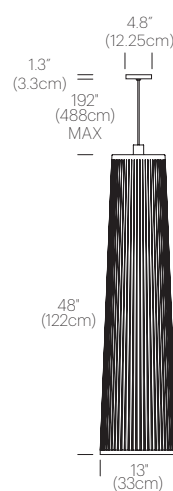

SOLIS PENDANT

DESCRIPTION

Solis is an innovatively simple and elegant suspension lamp that can be used as a pendant, hung from a wall, or as a freestanding portable luminaire to create a distinctive ambiance. The resulting piece is an engaging blend of light and shadow, casting shimmering rays and radiating patterns onto a space.

FIXTURE TYPE

Pendant

LIGHT SOURCE

(1) 3000K E26 base 60W PAR30 NSP halogen bulb:
1090lm
LED equivalent available upon request

PRODUCT CODES

Solis 24 (White):	SOLI 24 WHT
Solis 24 (Black):	SOLI 24 BLK
Solis 24 (Brown):	SOLI 24 BRN
Solis 24 (Silver):	SOLI 24 SLV
Solis 48 (White):	SOLI 48 WHT
Solis 48 (Black):	SOLI 48 BLK
Solis 48 (Brown):	SOLI 48 BRN
Solis 48 (Silver):	SOLI 48 SLV
Solis 72 (White):	SOLI 72 WHT
Solis 72 (Black):	SOLI 72 BLK
Solis 72 (Brown):	SOLI 72 BRN
Solis 72 (Silver):	SOLI 72 SLV
Solis Wall Plate Cover:	SOLI WALL HW CVR

FINISHES

LIGHT CONTROL

Full range dim (in-line slide dimmer)
Can be hard-wired

FEATURES

Ships flat-packed
Full-range dim

SPECIFICATIONS

Voltage: 120V or 240V 50/60Hz
Fire retardant polyester fabric
Cable length: 16' (488cm) (Field Cuttable)
1 year warranty

CERTIFICATIONS

UL listed components

PACKAGING WEIGHT AND DIMENSIONS

Solis 24/48/72:	8.6LBS	14.5" X 13.5" X 8.5"
	3.9KGS	37cm X 34cm X 22cm

NOTES

Custom requests can be considered on volume orders

DIMENSIONS

SOLIS 48