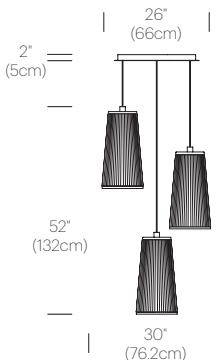

UL listed components

PACKAGING WEIGHT AND DIMENSIONS

Solis 24/48:	8.6LBS	14.5" X 13.5" X 8.5"
	3.9KGS	37cm X 34cm X 22cm

NOTES

Custom requests can be considered on volume orders

FINISHES

WHITE

BLACK

CERTIFICATIONS

UL listed components

PACKAGING WEIGHT AND DIMENSIONS

Solis 24/48/72:	8.6LBS	14.5" X 13.5" X 8.5"
	3.9KGS	37cm X 34cm X 22cm

NOTES

Custom requests can be considered on volume orders

DIMENSIONS

UL listed components

PACKAGING WEIGHT AND DIMENSIONS

Solis 24/48/72:	8.6LBS	14.5" X 13.5" X 8.5"
	3.9KGS	37cm X 34cm X 22cm
Chandelier canopy 26":	30LBS	32" X 32" X 6"
	13.6KGS	81cm X 81cm X 15cm

NOTES

Custom requests can be considered on volume orders

FINISHES

DIMENSIONS

SOLIS CHANDELIER 3 (24")

SOLIS CHANDELIER 3 (48")

SOLIS CHANDELIER 3 (72")

SOLIS CHANDELIER 5 (24"/48")

SOLIS CHANDELIER 5 (48"/72")

CHANDELIER CANOPY 26"