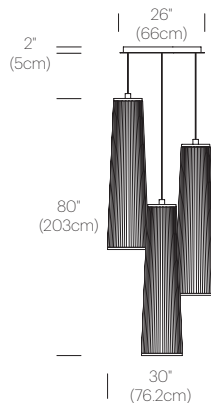

UL listed components

PACKAGING WEIGHT AND DIMENSIONS

Solis 24/48:	8.6LBS	14.5" X 13.5" X 8.5"
	3.9KGS	37cm X 34cm X 22cm

NOTES

Custom requests can be considered on volume orders

FINISHES

WHITE

BLACK

CERTIFICATIONS

UL listed components

PACKAGING WEIGHT AND DIMENSIONS

Solis 24/48/72:	8.6LBS	14.5" X 13.5" X 8.5"
	3.9KGS	37cm X 34cm X 22cm

NOTES

Custom requests can be considered on volume orders

DIMENSIONS

UL listed components

PACKAGING WEIGHT AND DIMENSIONS

Solis 24/48/72:	8.6LBS	14.5" X 13.5" X 8.5"
	3.9KGS	37cm X 34cm X 22cm
Chandelier canopy 26":	30LBS	32" X 32" X 6"
	13.6KGS	81cm X 81cm X 15cm

NOTES

Custom requests can be considered on volume orders

FINISHES

DIMENSIONS

SOLIS CHANDELIER 3 (24")

SOLIS CHANDELIER 3 (48")

SOLIS CHANDELIER 3 (72")

SOLIS CHANDELIER 5 (24"/48")

SOLIS CHANDELIER 5 (48"/72")

CHANDELIER CANOPY 26"