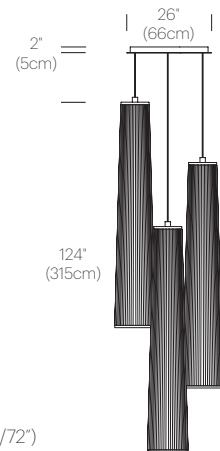

UL listed components

PACKAGING WEIGHT AND DIMENSIONS

Solis 24/48:	8.6LBS	14.5" X 13.5" X 8.5"
	3.9KGS	37cm X 34cm X 22cm

NOTES

Custom requests can be considered on volume orders

FINISHES

WHITE

BLACK

CERTIFICATIONS

UL listed components

PACKAGING WEIGHT AND DIMENSIONS

Solis 24/48/72:	8.6LBS	14.5" X 13.5" X 8.5"
	3.9KGS	37cm X 34cm X 22cm

NOTES

Custom requests can be considered on volume orders

DIMENSIONS

UL listed components

PACKAGING WEIGHT AND DIMENSIONS

Solis 24/48/72:	8.6LBS	14.5" X 13.5" X 8.5"
	3.9KGS	37cm X 34cm X 22cm
Chandelier canopy 26":	30LBS	32" X 32" X 6"
	13.6KGS	81cm X 81cm X 15cm

NOTES

Custom requests can be considered on volume orders

FINISHES

DIMENSIONS

SOLIS CHANDELIER 3 (24")

SOLIS CHANDELIER 3 (48")

SOLIS CHANDELIER 3 (72")

SOLIS CHANDELIER 5 (24"/48")

SOLIS CHANDELIER 5 (48"/72")

CHANDELIER CANOPY 26"