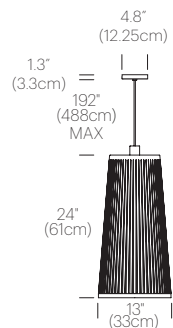

DIMENSIONS

SOLIS 24