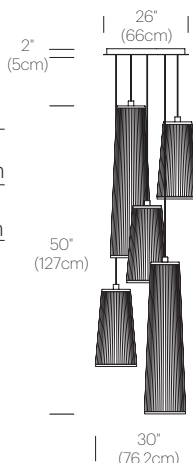

UL listed components

PACKAGING WEIGHT AND DIMENSIONS

Solis 24/48:	8.6LBS	14.5" X 13.5" X 8.5"
	3.9KGS	37cm X 34cm X 22cm

NOTES

Custom requests can be considered on volume orders

FINISHES

WHITE

BLACK

CERTIFICATIONS

UL listed components

PACKAGING WEIGHT AND DIMENSIONS

Solis 24/48/72:	8.6LBS	14.5" X 13.5" X 8.5"
	3.9KGS	37cm X 34cm X 22cm

NOTES

Custom requests can be considered on volume orders

DIMENSIONS

UL listed components

PACKAGING WEIGHT AND DIMENSIONS

Solis 24/48/72:	8.6LBS	14.5" X 13.5" X 8.5"
	3.9KGS	37cm X 34cm X 22cm
Chandelier canopy 26":	30LBS	32" X 32" X 6"
	13.6KGS	81cm X 81cm X 15cm

NOTES

Custom requests can be considered on volume orders

FINISHES

DIMENSIONS

SOLIS CHANDELIER 3 (24")

SOLIS CHANDELIER 3 (48")

SOLIS CHANDELIER 3 (72")

SOLIS CHANDELIER 5 (24"/48")

SOLIS CHANDELIER 5 (48"/72")

CHANDELIER CANOPY 26"