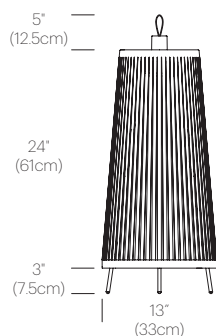

DIMENSIONS

SOLIS FS 24