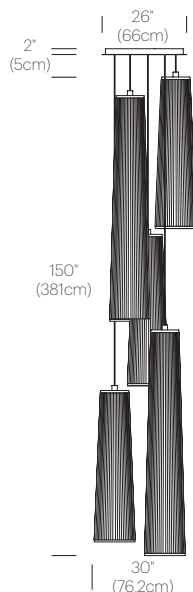

UL listed components

PACKAGING WEIGHT AND DIMENSIONS

Solis 24/48:	8.6LBS	14.5" X 13.5" X 8.5"
	3.9KGS	37cm X 34cm X 22cm

NOTES

Custom requests can be considered on volume orders

FINISHES

WHITE

BLACK

CERTIFICATIONS

UL listed components

PACKAGING WEIGHT AND DIMENSIONS

Solis 24/48/72:	8.6LBS	14.5" X 13.5" X 8.5"
	3.9KGS	37cm X 34cm X 22cm

NOTES

Custom requests can be considered on volume orders

DIMENSIONS

UL listed components

PACKAGING WEIGHT AND DIMENSIONS

Solis 24/48/72:	8.6LBS	14.5" X 13.5" X 8.5"
	3.9KGS	37cm X 34cm X 22cm
Chandelier canopy 26":	30LBS	32" X 32" X 6"
	13.6KGS	81cm X 81cm X 15cm

NOTES

Custom requests can be considered on volume orders

FINISHES

DIMENSIONS

SOLIS CHANDELIER 3 (24")

SOLIS CHANDELIER 3 (48")

SOLIS CHANDELIER 3 (72")

SOLIS CHANDELIER 5 (24"/48")

SOLIS CHANDELIER 5 (48"/72")

CHANDELIER CANOPY 26"