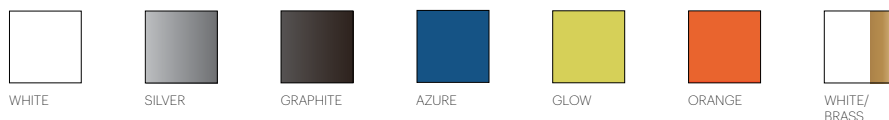

PIXO

DESCRIPTION

Pixo offers maximum utility in a minimal footprint. The compact and efficient LED task light is highly adjustable, allowing you to focus warm, glare-free light where you need it most. For added convenience, the elegant form factor features full-range dimming via its easy to use optical switch. The base integrates a USB port for charging mobile devices. Pixo now offers an expansive array of expressive and sophisticated colors to suit every discerning taste.

FIXTURE TYPE

Table

LIGHT SOURCE

(78x) High-output LED array

PRODUCT CODES

Pixo (White):	PIXO OPT WHT
Pixo (Silver):	PIXO OPT SLV
Pixo (Graphite):	PIXO OPT BLK
Pixo (Azure):	PIXO OPT BLU
Pixo (Glow):	PIXO OPT GLW
Pixo (Orange):	PIXO OPT ORG
Pixo (White/Brass):	PIXO OPT WHT/BRA

LIGHT CONTROL

Optical switch (full range dim control 100%-10%)

FEATURES

- 360° arm rotation
- 180° arm tilt
- 360° shade rotation
- USB charging port
- Advanced LED array eliminates multiple shadows
- ADA compliant
- Ships flat-packed
- OCC model available upon request

SPECIFICATIONS

- Voltage: 120/220V 60Hz
- Power consumption: 6W MAX
- Color temperature: 3000K
- Luminosity: 325 Lumens
- Luminaire efficacy: 54 Lumens/Watt
- Color Rendition Index: 90 CRI
- 50K hour lifespan
- Cord length: 6' (182cm)
- Global multi-plug adapter available
- 1 year warranty

CERTIFICATIONS

PACKAGING WEIGHT AND DIMENSIONS

Pixo:	3.45LBS	17" X 9.5" X 2"
	1.6KGS	43cm X 24cm X 5cm

NOTES

Occupancy sensor model available upon request
Custom requests can be considered on volume orders

FINISHES

DIMENSIONS

PIXO