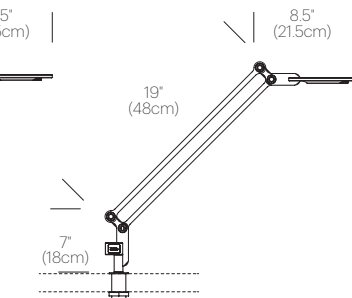

LINK SMALL SURFACE MOUNT

SURFACE MOUNT AVAILABLE FOR 2-12" (5-3cm) AND 1.2-3" (3-7.6cm) WORKSURFACES