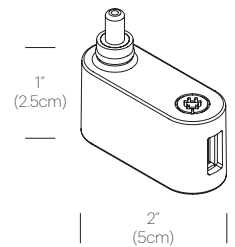

CERTIFICATIONS

PACKAGING WEIGHT AND DIMENSIONS

| | | |
|--------------------|--------|--------------------|
| Link Clamp Small: | 3.4LBS | 33.5" X 7" X 4.5" |
| | 1.5KGS | 85cm X 18cm X 11cm |
| Link Clamp Medium: | 3.6LBS | 33" X 6.5" X 4.5" |
| | 1.6KGS | 84cm X 17cm X 11cm |

NOTES

- Occupancy sensor model available upon request
- Custom requests can be considered on volume orders
- Link USB sold separately

FINISHES

DIMENSIONS

LINK MEDIUM CLAMP

LINK SMALL CLAMP

LINK USB PORT ADD-ON