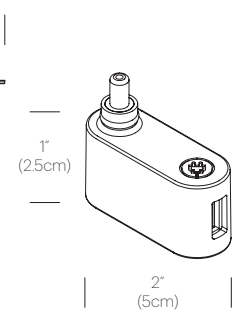

CERTIFICATIONS

PACKAGING WEIGHT AND DIMENSIONS

| | | |
|------------------|---------|--------------------|
| Link Small: | 3.05LBS | 33" X 6.5" X 4.5" |
| | 1.4KGS | 84cm X 17cm X 11cm |
| Link Medium: | 3.25LBS | 33" X 6.5" X 4.5" |
| | 1.5KGS | 84cm X 17cm X 11cm |
| Link Table Base: | 7.65LBS | 12.5" X 12" X 4" |
| | 3.5KGS | 32cm X 30cm X 10cm |

NOTES

- Occupancy sensor model available upon request
- Custom requests can be considered on volume orders
- Link USB sold separately

FINISHES

DIMENSIONS

LINK MEDIUM TABLE

LINK SMALL TABLE

LINK USB PORT ADD-ON

LINK MEDIUM SURFACE MOUNT

LINK SMALL SURFACE MOUNT

SURFACE MOUNT AVAILABLE FOR 2-12" (5-3cm) AND 1.2-3" (3-7.6cm) WORKSURFACES

LINK CLAMP

DESCRIPTION

Link modernizes the classic pantograph task lamp, incorporating the most advanced LED lighting technology to date. Designed with a dual-purpose shade/handle, Link seamlessly balances performance and style to satisfy focused lighting needs in any environment. The wide range of Link models include medium and small table, floor, clamp, and wall mount options to accommodate all residential, office, and hospitality task lighting applications.