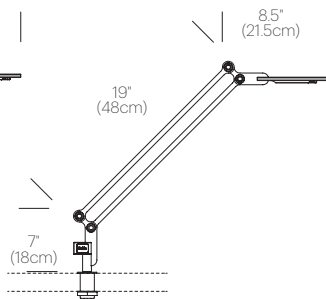

LINK SMALL SURFACE MOUNT

SURFACE MOUNT AVAILABLE FOR 2-1/2" (5-3cm) AND 1-2-3" (3-7.6cm) WORKSURFACES