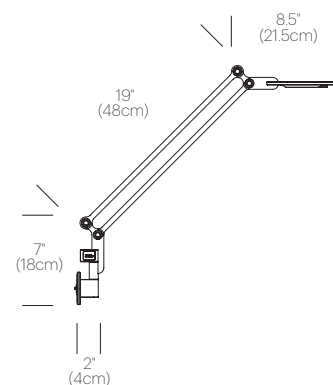

CERTIFICATIONS

PACKAGING WEIGHT AND DIMENSIONS

| | | |
|-------------------|--------|--------------------|
| Link Wall Small: | 3.4LBS | 33.5" X 7" X 4.5" |
| | 1.5KGS | 85cm X 18cm X 11cm |
| Link Wall Medium: | 3.6LBS | 33" X 6.5" X 4.5" |
| | 1.6KGS | 84cm X 17cm X 11cm |

DIMENSIONS

LINK MEDIUM WALL

LINK SMALL WALL

LINK USB PORT ADD-ON