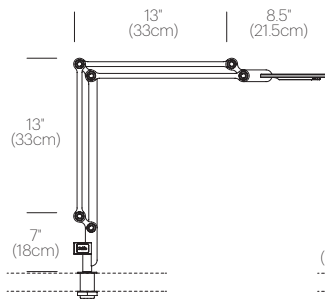

LINK MEDIUM SURFACE MOUNT