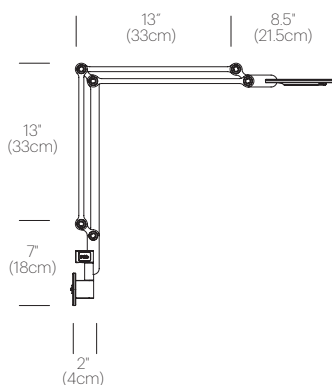

CERTIFICATIONS

PACKAGING WEIGHT AND DIMENSIONS

| | | |
|-------------------|--------|--------------------|
| Link Wall Small: | 3.4LBS | 33.5" X 7" X 4.5" |
| | 1.5KGS | 85cm X 18cm X 11cm |
| Link Wall Medium: | 3.6LBS | 33" X 6.5" X 4.5" |
| | 1.6KGS | 84cm X 17cm X 11cm |

DIMENSIONS

LINK MEDIUM WALL

LINK SMALL WALL

LINK USB PORT ADD-ON