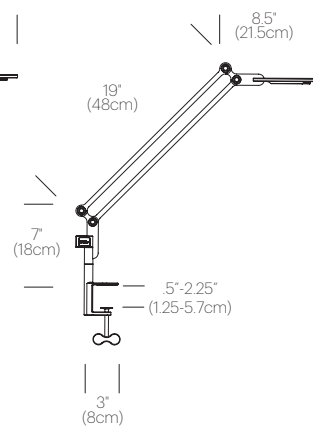

CERTIFICATIONS

PACKAGING WEIGHT AND DIMENSIONS

| | | |
|--------------------|--------|--------------------|
| Link Clamp Small: | 3.4LBS | 33.5" X 7" X 4.5" |
| | 1.5KGS | 85cm X 18cm X 11cm |
| Link Clamp Medium: | 3.6LBS | 33" X 6.5" X 4.5" |
| | 1.6KGS | 84cm X 17cm X 11cm |

NOTES

- Occupancy sensor model available upon request
- Custom requests can be considered on volume orders
- Link USB sold separately

FINISHES

DIMENSIONS

LINK MEDIUM CLAMP

LINK SMALL CLAMP

LINK USB PORT ADD-ON