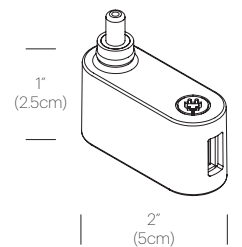

CERTIFICATIONS

PACKAGING WEIGHT AND DIMENSIONS

| | | |
|------------------|---------|--------------------|
| Link Small: | 3.05LBS | 33" X 6.5" X 4.5" |
| | 1.4KGS | 84cm X 17cm X 11cm |
| Link Medium: | 3.25LBS | 33" X 6.5" X 4.5" |
| | 1.5KGS | 84cm X 17cm X 11cm |
| Link Floor Base: | 10.1LBS | 12.5" X 12" X 1.5" |
| | 4.6KGS | 32cm X 30cm X 4cm |

NOTES

- Occupancy sensor model available upon request
- Custom requests can be considered on volume orders
- Link USB sold separately

FINISHES

DIMENSIONS

LINK MEDIUM FLOOR

LINK SMALL FLOOR

LINK USB PORT ADD-ON