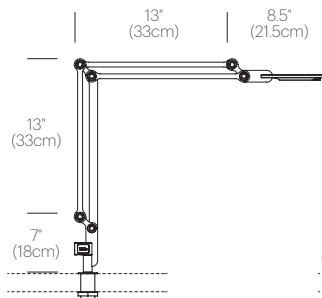

LINK MEDIUM SURFACE MOUNT