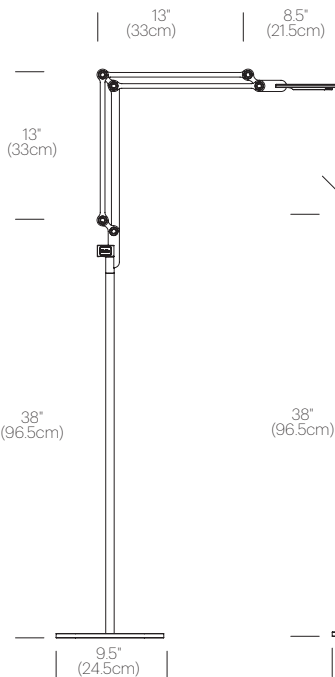

SPECIFICATIONS

- Voltage: 120-240V 50-60Hz
- Power Consumption: 7.5W
- Color Temperature: 3000K
- Luminosity: 350 Lumens
- Luminaire efficacy: 47 Lumens/Watt
- Color Rendition Index: 90 CRI
- 50K hour lifespan
- Cable length: 8' (244cm)
- Global multi-plug adapter available
- 1 year warranty

CERTIFICATIONS

PACKAGING WEIGHT AND DIMENSIONS

| | | |
|------------------|---------|--------------------|
| Link Small: | 3.05LBS | 33" X 6.5" X 4.5" |
| | 1.4KGS | 84cm X 17cm X 11cm |
| Link Medium: | 3.25LBS | 33" X 6.5" X 4.5" |
| | 1.5KGS | 84cm X 17cm X 11cm |
| Link Floor Base: | 10.1LBS | 12.5" X 12" X 1.5" |
| | 4.6KGS | 32cm X 30cm X 4cm |

NOTES

- Occupancy sensor model available upon request
- Custom requests can be considered on volume orders
- Link USB sold separately

FINISHES

DIMENSIONS

LINK MEDIUM FLOOR

LINK SMALL FLOOR

LINK USB PORT ADD-ON