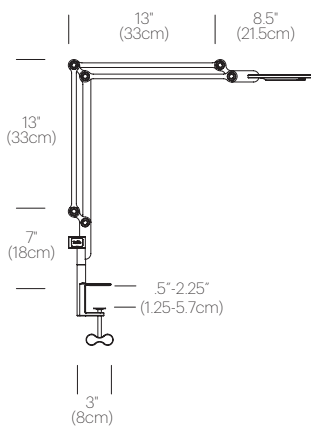

CERTIFICATIONS

PACKAGING WEIGHT AND DIMENSIONS

| | | |
|--------------------|--------|--------------------|
| Link Clamp Small: | 3.4LBS | 33.5" X 7" X 4.5" |
| | 1.5KGS | 85cm X 18cm X 11cm |
| Link Clamp Medium: | 3.6LBS | 33" X 6.5" X 4.5" |
| | 1.6KGS | 84cm X 17cm X 11cm |

NOTES

- Occupancy sensor model available upon request
- Custom requests can be considered on volume orders
- Link USB sold separately

FINISHES

DIMENSIONS

LINK MEDIUM CLAMP

LINK SMALL CLAMP

LINK USB PORT ADD-ON