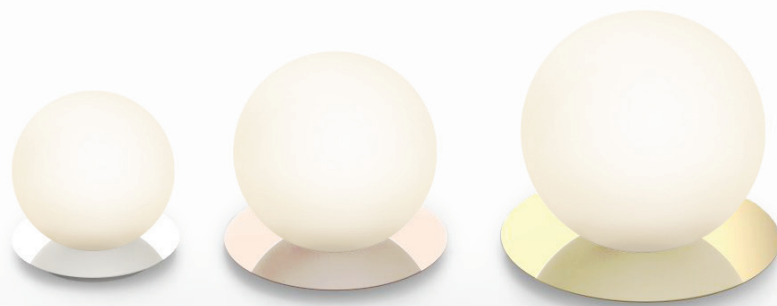

BOLA SPHERE TABLE

DESCRIPTION

The Bola Sphere Table series fuses an elegant blown opal glass sphere with a mirrored disc base in polished stainless steel to give the illusion of a floating orb in space. Taking its cues from the Bola Family Collection, the new table version brings this magical combination to a table surface, allowing for full range dimming and is available in 3 distinct Globe sizes: 8" (20cm), 10" (25.5cm), and 12" (30.5cm). Its mating base is available in 3 corresponding diameters: 9.5" (24cm), 12" (30.5cm), and 14" (36cm) in 3 exquisite finishes: chrome, brass, and rose gold. Each finish provides a distinct personality for any residential, contract, or hospitality environment.

FIXTURE TYPE

Table

LIGHT SOURCE

A19 LED Bulb, Warm Dim

LIGHT CONTROL

In-line dimmer

MODELS

Bola Sphere Table 8
Bola Sphere Table 10
Bola Sphere Table 12

FEATURES

Fully dimmable

SPECIFICATIONS

Voltage: 120V or 240V, 50/60Hz
LED Warm Dim Bulb: 9.5W (60W equivalent)
Color Temperature: 2200-2700K
Luminosity: 800 Lumens
Luminaire Efficacy: 84 Lumens/Watt MAX
Cord Length: 6' (1.8m)

CERTIFICATIONS

PRODUCT CODES

Bola Sphere 8 (Chrome): BOLA SPH TBL 8 CRM
Bola Sphere 10(Chrome): BOLA SPH TBL 10 CRM
Bola Sphere 12 (Chrome): BOLA SPH TBL 12 CRM

Bola Sphere 8 (Brass) : BOLA SPH TBL 8 BRA
Bola Sphere 10(Brass) : BOLA SPH TBL 10 BRA
Bola Sphere 12 (Brass) : BOLA SPH TBL 12 BRA

Bola Sphere 8 (Rose Gold): BOLA SPH TBL 8 RGD
Bola Sphere 10(Rose Gold) : BOLA SPH TBL 10 RGD
Bola Sphere 12 (Rose Gold) : BOLA SPH TBL 12 RGD

FINISHES

BOLA SPHERE TABLE