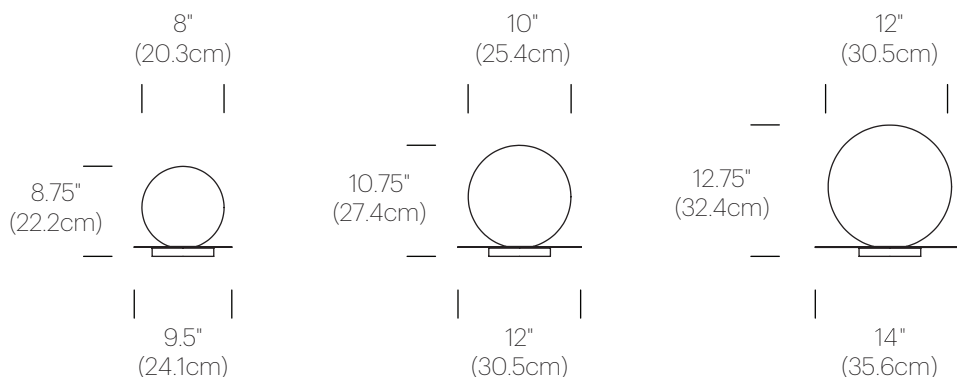

BOLA SPHERE TABLE

DESCRIPTION

The Bola Sphere Table series fuses an elegant blown opal glass sphere with a mirrored disc base in polished stainless steel to give the illusion of a floating orb in space. Taking its cues from the Bola Family Collection, the new table version brings this magical combination to a table surface, allowing for full range dimming and is available in 3 distinct Globe sizes: 8" (20cm), 10" (25.5cm), and 12" (30.5cm). Its mating base is available in 3 corresponding diameters: 9.5" (24cm), 12" (30.5cm), and 14" (36cm) in 3 exquisite finishes: chrome, brass, and rose gold. Each finish provides a distinct personality for any residential, contract, or hospitality environment.

Bola Sphere 8 (Rose Gold): BOLA SPH TBL 8 RGD
Bola Sphere 10(Rose Gold) : BOLA SPH TBL 10 RGD
Bola Sphere 12 (Rose Gold) : BOLA SPH TBL 12 RGD

FINISHES

BOLA SPHERE TABLE

CHROME

BRASS

ROSE GOLD

DIMENSIONS

BOLA SPHERE 8, 10, 12

PACKAGING WEIGHT AND DIMENSIONS

BOLA SPH 8	4LBS 1.8KG	10" X 10" X 14.5" 25cm X 25cm X 37cm
BOLA SPH 10	4.2LBS 1.9KG	13" X 13" X 18" 33cm X 33cm X 46cm
BOLA SPH 12	5.2LBS 2.4KG	16" X 16" X 21" 40cm X 40cm X 53cm