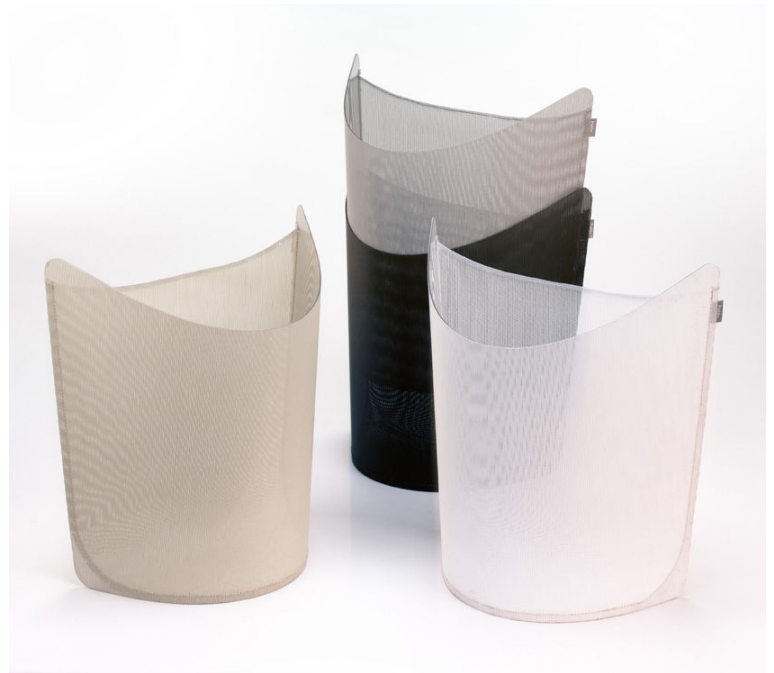

Medina Paper Bin

Elegant semi-circular wastepaper receptacle constructed of polycarbonate fused polyester mesh material. Flat side is designed to line up with your wall for optimal space savings or against another Medina bin for ease of recycling materials.

Specifications

- Dimensions: 16h x 15w x 8d
- Shipping Weight: 1 lb
- Manufacture: USA
- Designer: Pablo Pardo
- Design: 2001
- Colors: White, Sand, Gray, Graphite

Care and Maintenance Instructions

To obtain the best performance from your new bin please follow these instructions.