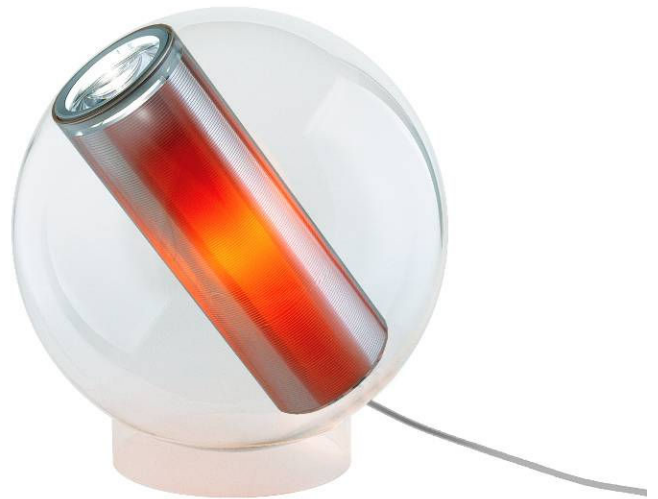

Bel Occhio Table

Bel Occhio is both a multi-position spot light and ambient table lamp combined. The spherical acrylic shell is gently cradled in its base allowing infinite adjustment with a touch of the hand. Also available in pendant model.

Bel Occhio Table Specifications

- Dimensions: 16" dia x 17" h
- Shipping Weight 13lbs
- Cord Set: Fabric with white full range dimmer
- Bulb: (1) 75 watt white – BT15 - med base
- Designer: Pablo Design Team
- Design: 2005
- Colors: Available in clear with white or orange light canister.

Care and Maintenance

Instructions

Cleaning: To keep your Bel Occhio clean, simply wipe with a soft cloth.

Troubleshooting

If The Lamp Does Not Work:

1. Light bulb may have loosened during shipping. Make sure that it's properly inserted. Check to see if lamp works.
2. If lamp continues to not work change out with a new light bulb, if it still does not work, please notify Pablo for repair/ return instructions