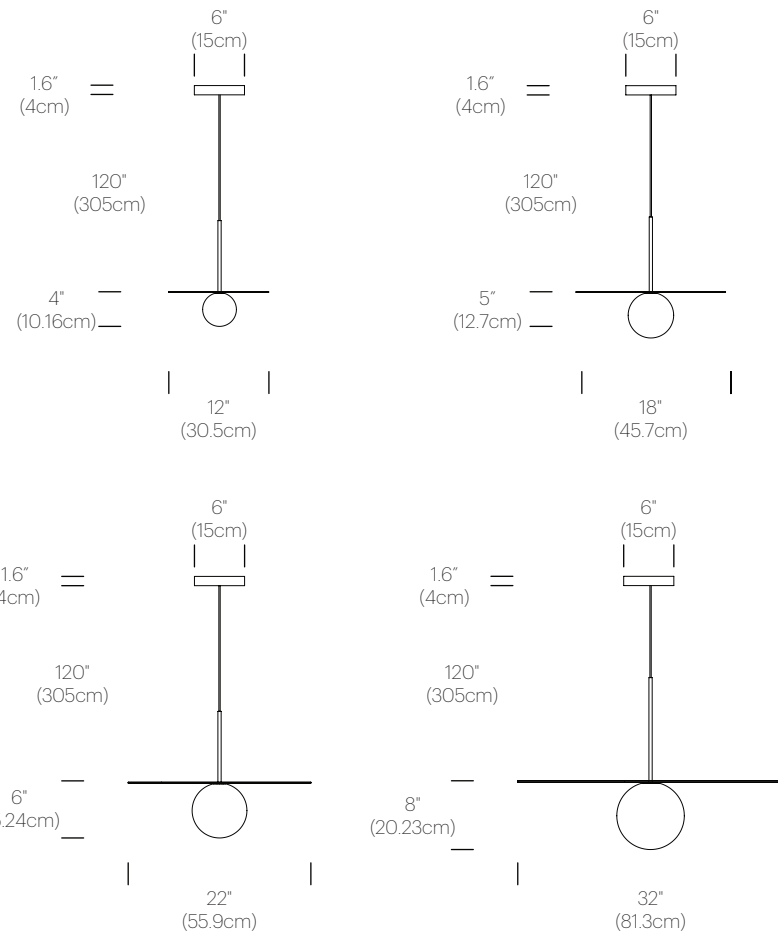

## SPECIFICATIONS

- Voltage: 120 or 220V 50/60Hz
- Power Consumption: 28W MAX
- Color Temperature: 2700K
- Luminosity: 1800 Lumens (8" (20cm) globe); 1200 Lumens (4"(10cm), 5"(13cm globe), 6"(15cm globe))
- Luminaire efficacy: 65 Lumens/Watt
- Color Rendition Index: 90+ CRI
- 50K hour lifespan
- Cord Length: 10' (3m) (Field cuttable)

## DIMENSIONS

BOLA *DISC*

## DIMENSIONS

BOLA *FELT*