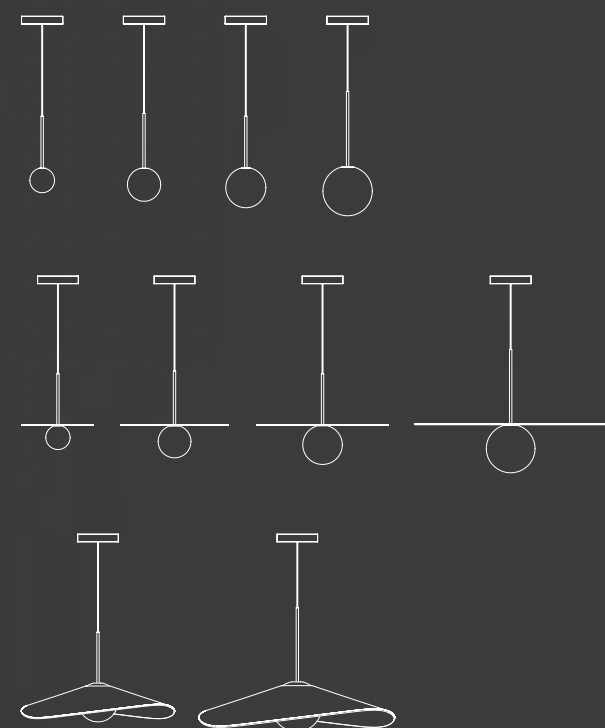

BOLA

Bola is a uniquely expressive LED Pendant system that's designed to feature a distinctive range of shade types. Its elegant globe diffuser is made of blown opal glass and is available in 4 distinct sizes (4"(10cm), 5"(13cm), 6"(15cm), 8"(20cm)). Bola can be paired with a variety of shade options from exquisite aluminum discs in polished and plated finishes to rich undulating wool felt hats. Bola casts up to 1800 lumens of warm ambient light and is fully dimmable, providing unparalleled illumination with multiple personalities and limitless configurations to choose from. Bola can be suspended individually, in series, or as stunning groupings for both residential and hospitality settings alike.

Designer:
Pablo Pardo + Pablo Studio 2017

Pablo