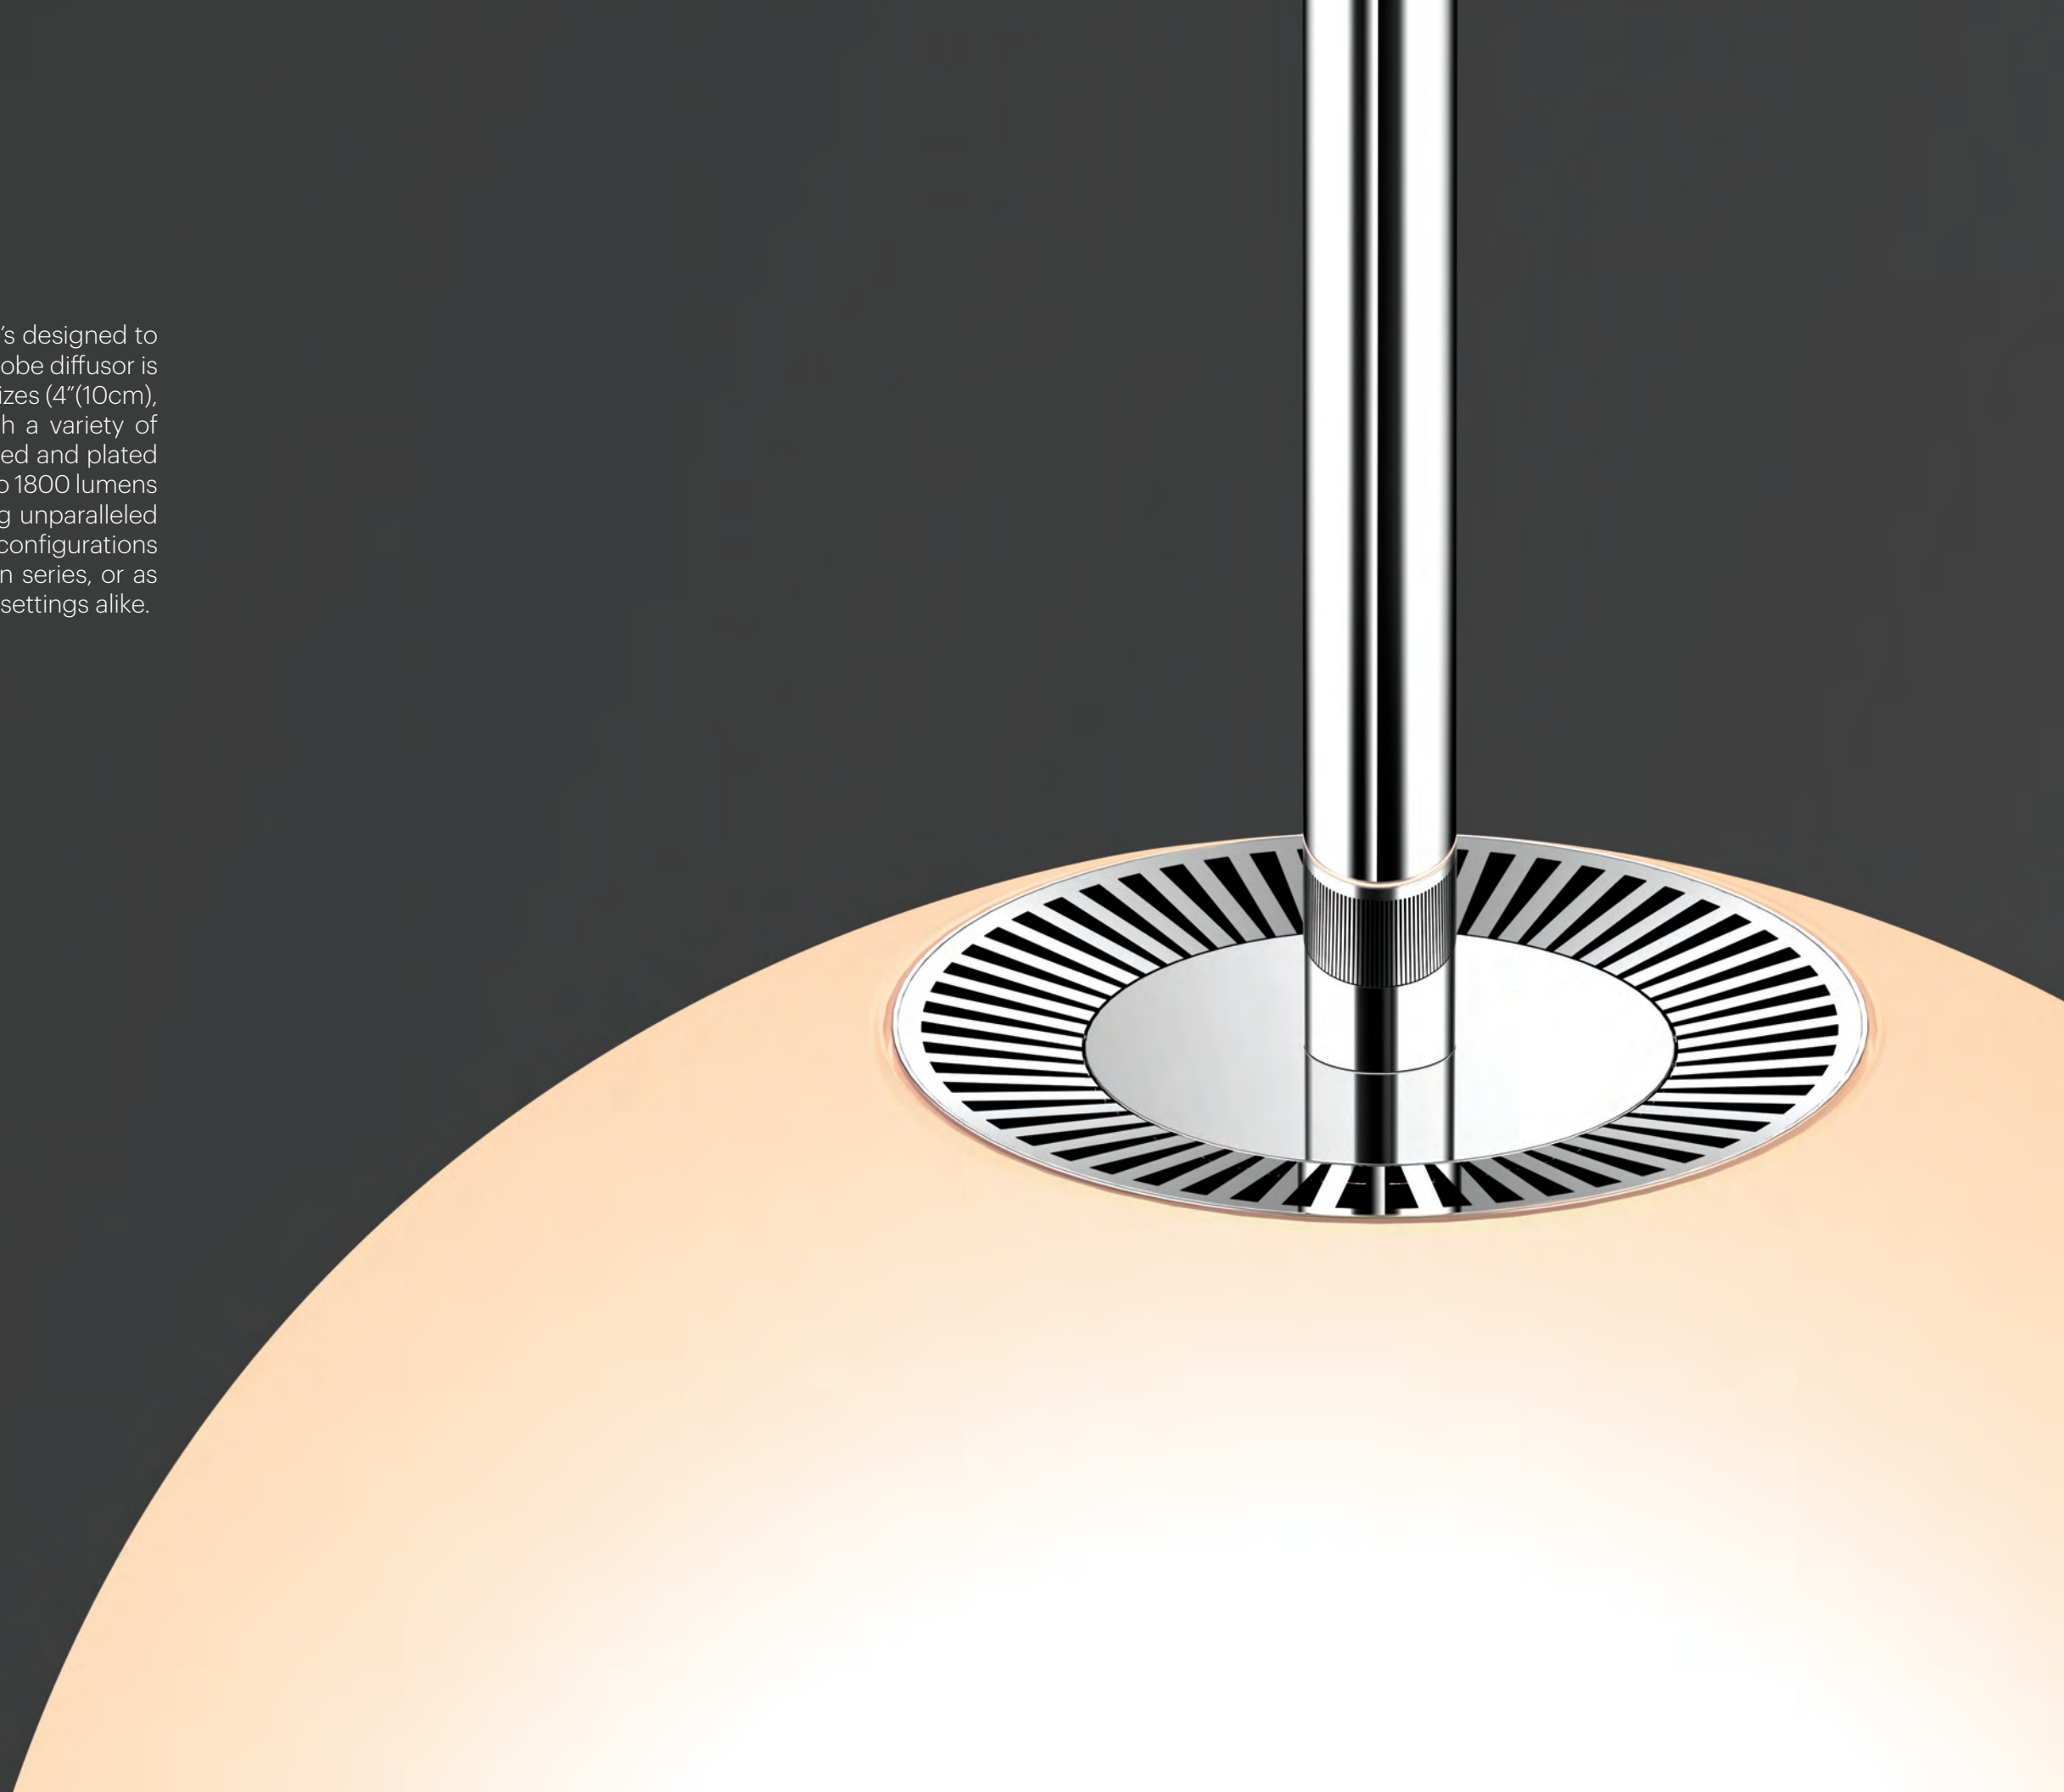

BOLA

Bola is a uniquely expressive LED Pendant system that's designed to feature a distinctive range of shade types. Its elegant globe diffuser is made of blown opal glass and is available in 4 distinct sizes (4"(10cm), 5"(13cm), 6"(15cm), 8"(20cm)). Bola can be paired with a variety of shade options from exquisite aluminum discs in polished and plated finishes to rich undulating wool felt hats. Bola casts up to 1800 lumens of warm ambient light and is fully dimmable, providing unparalleled illumination with multiple personalities and limitless configurations to choose from. Bola can be suspended individually, in series, or as stunning groupings for both residential and hospitality settings alike.

Designer:
Pablo Pardo + Pablo Studio 2017

Pablo