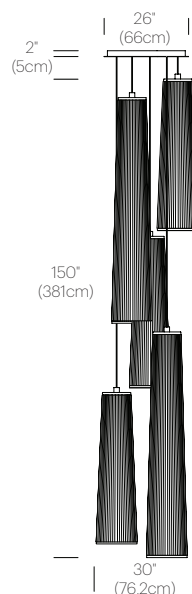

## PRODUCT CODES

Solis 24 (White):	SOLI 24 WHT
Solis 24 (Black):	SOLI 24 BLK
Solis 24 (Brown):	SOLI 24 BRN
Solis 24 (Silver):	SOLI 24 SLV
Solis 48 (White):	SOLI 48 WHT
Solis 48 (Black):	SOLI 48 BLK
Solis 48 (Brown):	SOLI 48 BRN
Solis 48 (Silver):	SOLI 48 SLV
Solis 72 (White):	SOLI 48 WHT
Solis 72 (Black):	SOLI 48 BLK
Solis 72 (Brown):	SOLI 48 BRN
Solis 72 (Silver):	SOLI 48 SLV
26" Chandelier Canopy:	CHND CAN 26

## DIMENSIONS

## PACKAGING WEIGHT AND DIMENSIONS

Solis 24/48/72:	8.6LBS	14.5" X 13.5" X 8.5"
	3.9KGS	37cm X 34cm X 22cm
Chandelier canopy 26":	30LBS	32" X 32" X 6"
	13.6KGS	81cm X 81cm X 15cm

## NOTES

Custom requests can be considered on volume orders

SOLIS CHANDELIER 3 (24")

SOLIS CHANDELIER 3 (48")

SOLIS CHANDELIER 3 (72")

SOLIS CHANDELIER 5 (24"/48")

SOLIS CHANDELIER 5 (48"/72")

CHANDELIER CANOPY 26"