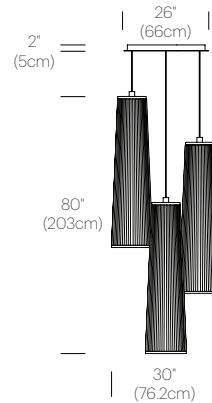

## DIMENSIONS

## PACKAGING WEIGHT AND DIMENSIONS

Solis 24/48/72:	8.6LBS	14.5" X 13.5" X 8.5"
	3.9KGS	37cm X 34cm X 22cm
Chandelier canopy 26":	30LBS	32" X 32" X 6"
	13.6KGS	81cm X 81cm X 15cm

## NOTES

Custom requests can be considered on volume orders

SOLIS CHANDELIER 3 (24")

SOLIS CHANDELIER 3 (48")

SOLIS CHANDELIER 3 (72")

SOLIS CHANDELIER 5 (24"/48")

SOLIS CHANDELIER 5 (48"/72")

CHANDELIER CANOPY 26"