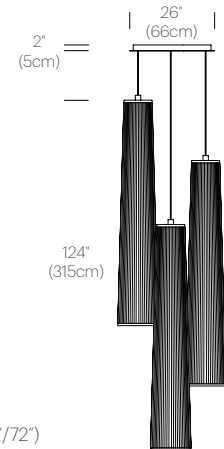

## DIMENSIONS

## PACKAGING WEIGHT AND DIMENSIONS

Solis 24/48/72:	8.6LBS	14.5" X 13.5" X 8.5"
	3.9KGS	37cm X 34cm X 22cm
Chandelier canopy 26":	30LBS	32" X 32" X 6"
	13.6KGS	81cm X 81cm X 15cm

## NOTES

Custom requests can be considered on volume orders

SOLIS CHANDELIER 3 (24")

SOLIS CHANDELIER 3 (48")

SOLIS CHANDELIER 3 (72")

SOLIS CHANDELIER 5 (24"/48")

SOLIS CHANDELIER 5 (48"/72")

CHANDELIER CANOPY 26"