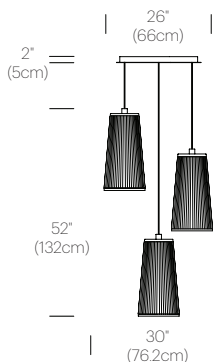

## DIMENSIONS

## PACKAGING WEIGHT AND DIMENSIONS

Solis 24/48/72:	8.6LBS	14.5" X 13.5" X 8.5"
	3.9KGS	37cm X 34cm X 22cm
Chandelier canopy 26":	30LBS	32" X 32" X 6"
	13.6KGS	81cm X 81cm X 15cm

## NOTES

Custom requests can be considered on volume orders

SOLIS CHANDELIER 3 (24")

SOLIS CHANDELIER 3 (48")

SOLIS CHANDELIER 3 (72")

SOLIS CHANDELIER 5 (24"/48")

SOLIS CHANDELIER 5 (48"/72")

CHANDELIER CANOPY 26"