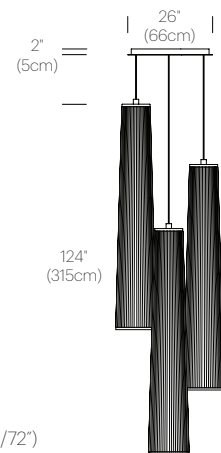

## DIMENSIONS

## PACKAGING WEIGHT AND DIMENSIONS

Solis 24/48/72:	8.6LBS	14.5" X 13.5" X 8.5"
	3.9KGS	37cm X 34cm X 22cm
Chandelier canopy 26":	30LBS	32" X 32" X 6"
	13.6KGS	81cm X 81cm X 15cm

## NOTES

Custom requests can be considered on volume orders

SOLIS CHANDELIER 3 (24")

SOLIS CHANDELIER 3 (48")

SOLIS CHANDELIER 3 (72")

SOLIS CHANDELIER 5 (24"/48")

SOLIS CHANDELIER 5 (48"/72")

CHANDELIER CANOPY 26"