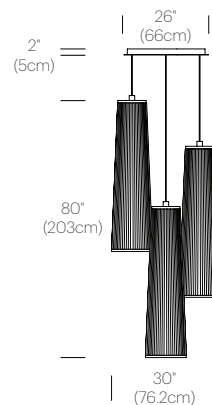

## DIMENSIONS

## PACKAGING WEIGHT AND DIMENSIONS

Solis 24/48/72:	8.6LBS	14.5" X 13.5" X 8.5"
	3.9KGS	37cm X 34cm X 22cm
Chandelier canopy 26":	30LBS	32" X 32" X 6"
	13.6KGS	81cm X 81cm X 15cm

## NOTES

Custom requests can be considered on volume orders

SOLIS CHANDELIER 3 (24")

SOLIS CHANDELIER 3 (48")

SOLIS CHANDELIER 3 (72")

SOLIS CHANDELIER 5 (24"/48")

SOLIS CHANDELIER 5 (48"/72")

CHANDELIER CANOPY 26"