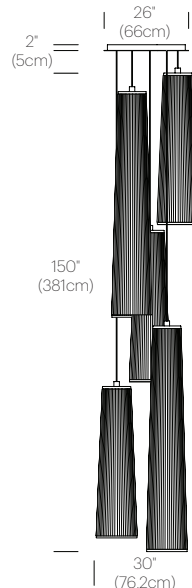

## PRODUCT CODES

Solis 24 (White):	SOLI 24 WHT
Solis 24 (Black):	SOLI 24 BLK
Solis 24 (Brown):	SOLI 24 BRN
Solis 24 (Silver):	SOLI 24 SLV
Solis 48 (White):	SOLI 48 WHT
Solis 48 (Black):	SOLI 48 BLK
Solis 48 (Brown):	SOLI 48 BRN
Solis 48 (Silver):	SOLI 48 SLV
Solis 72 (White):	SOLI 48 WHT
Solis 72 (Black):	SOLI 48 BLK
Solis 72 (Brown):	SOLI 48 BRN
Solis 72 (Silver):	SOLI 48 SLV
26" Chandelier Canopy:	CHND CAN 26

## DIMENSIONS

## PACKAGING WEIGHT AND DIMENSIONS

Solis 24/48/72:	8.6LBS	14.5" X 13.5" X 8.5"
	3.9KGS	37cm X 34cm X 22cm
Chandelier canopy 26":	30LBS	32" X 32" X 6"
	13.6KGS	81cm X 81cm X 15cm

## NOTES

Custom requests can be considered on volume orders

SOLIS CHANDELIER 3 (24")

SOLIS CHANDELIER 3 (48")

SOLIS CHANDELIER 3 (72")

SOLIS CHANDELIER 5 (24"/48")

SOLIS CHANDELIER 5 (48"/72")

CHANDELIER CANOPY 26"