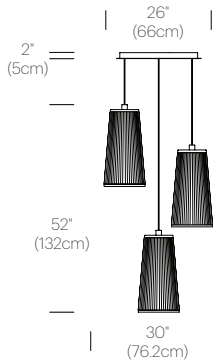

## DIMENSIONS

## PACKAGING WEIGHT AND DIMENSIONS

Solis 24/48/72:	8.6LBS	14.5" X 13.5" X 8.5"
	3.9KGS	37cm X 34cm X 22cm
Chandelier canopy 26":	30LBS	32" X 32" X 6"
	13.6KGS	81cm X 81cm X 15cm

## NOTES

Custom requests can be considered on volume orders

SOLIS CHANDELIER 3 (24")

SOLIS CHANDELIER 3 (48")

SOLIS CHANDELIER 3 (72")

SOLIS CHANDELIER 5 (24"/48")

SOLIS CHANDELIER 5 (48"/72")

CHANDELIER CANOPY 26"