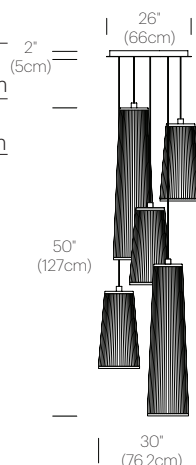

## DESCRIPTION

Solis is an innovatively simple and elegant suspension lamp that can be hung in groupings of 3 and 5 fixtures to create a striking composition. The resulting piece is an engaging blend of light and shadow, casting shimmering rays and radiating patterns onto a space.

## DIMENSIONS

## PACKAGING WEIGHT AND DIMENSIONS

Solis 24/48/72:	8.6LBS	14.5" X 13.5" X 8.5"
	3.9KGS	37cm X 34cm X 22cm
Chandelier canopy 26":	30LBS	32" X 32" X 6"
	13.6KGS	81cm X 81cm X 15cm

## NOTES

Custom requests can be considered on volume orders

SOLIS CHANDELIER 3 (24")

SOLIS CHANDELIER 3 (48")

SOLIS CHANDELIER 3 (72")

SOLIS CHANDELIER 5 (24"/48")

SOLIS CHANDELIER 5 (48"/72")

CHANDELIER CANOPY 26"