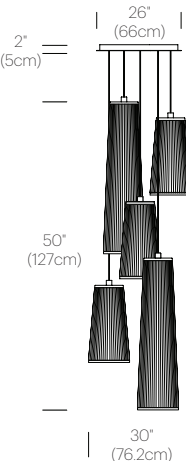

## DIMENSIONS

## PACKAGING WEIGHT AND DIMENSIONS

Solis 24/48/72:	8.6LBS	14.5" X 13.5" X 8.5"
	3.9KGS	37cm X 34cm X 22cm
Chandelier canopy 26":	30LBS	32" X 32" X 6"
	13.6KGS	81cm X 81cm X 15cm

## NOTES

Custom requests can be considered on volume orders

SOLIS CHANDELIER 3 (24")

SOLIS CHANDELIER 3 (48")

SOLIS CHANDELIER 3 (72")

SOLIS CHANDELIER 5 (24"/48")

SOLIS CHANDELIER 5 (48"/72")

CHANDELIER CANOPY 26"