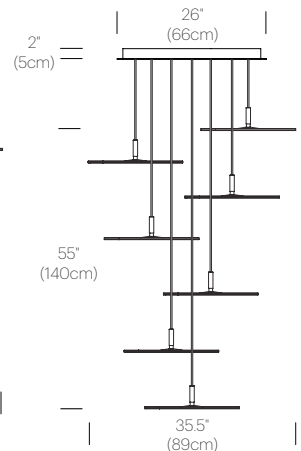

LIGHT CONTROL

Hard wired (Triac transformer)
ELV dimmer recommended

FEATURES

360° shade rotation
45° shade tilt in two directions
Ships flat-packed

SPECIFICATIONS

Voltage: 120/220V 60Hz
Power Consumption: 11.5W per lamp
Color temperature: 2700K
Luminosity: 522 Lumens per lamp
Luminaire efficacy: 45 Lumens/Watt
Color Rendition Index: 85 CRI
Title 20 compliant
50K hour lifespan
Cord length: 10' (305cm) (Field Cuttable)
1 year warranty

CERTIFICATIONS

PACKAGING WEIGHT AND DIMENSIONS

Circa Pendant 12:	5.75LBS	15" X 14" X 4"
	2.6KGS	38cm X 36cm X 10cm
Circa Pendant 16 :	9.05LBS	18.5" X 18" X 4"
	4.1KGS	47cm X 46cm X 10cm
Chandelier canopy 17":	15LBS	22" X 22" X 6"
	6.8KGS	56cm X 56cm X 15cm
Chandelier canopy 26":	30LBS	32" X 32" X 6"
	13.6KGS	81cm X 81cm X 15cm

NOTES

Custom requests can be considered on volume orders

FINISHES

WHITE

GRAPHITE

WHITE

DIMENSIONS

CIRCA CHANDELIER 3 (12")

CIRCA CHANDELIER 5 (12")

CIRCA CHANDELIER 7 (12")

CIRCA CHANDELIER 3 (16")

CIRCA CHANDELIER 5 (16")

CIRCA CHANDELIER 5 (16")

CHANDELIER CANOPY 17"

CHANDELIER CANOPY 26"