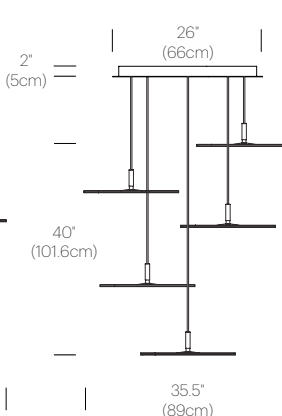

LIGHT CONTROL

Hard wired (Triac transformer)
ELV dimmer recommended

FEATURES

360° shade rotation
45° shade tilt in two directions
Ships flat-packed

SPECIFICATIONS

Voltage: 120/220V 60Hz
Power Consumption: 11.5W per lamp
Color temperature: 2700K
Luminosity: 522 Lumens per lamp
Luminaire efficacy: 45 Lumens/Watt
Color Rendition Index: 85 CRI
Title 20 compliant
50K hour lifespan
Cord length: 10' (305cm) (Field Cuttable)
1 year warranty

CERTIFICATIONS

PACKAGING WEIGHT AND DIMENSIONS

| | | |
|------------------------|---------|--------------------|
| Circa Pendant 12: | 5.75LBS | 15" X 14" X 4" |
| | 2.6KGS | 38cm X 36cm X 10cm |
| Circa Pendant 16 : | 9.05LBS | 18.5" X 18" X 4" |
| | 4.1KGS | 47cm X 46cm X 10cm |
| Chandelier canopy 17": | 15LBS | 22" X 22" X 6" |
| | 6.8KGS | 56cm X 56cm X 15cm |
| Chandelier canopy 26": | 30LBS | 32" X 32" X 6" |
| | 13.6KGS | 81cm X 81cm X 15cm |

NOTES

Custom requests can be considered on volume orders

FINISHES

WHITE

GRAPHITE

WHITE

DIMENSIONS

CIRCA CHANDELIER 3 (12")

CIRCA CHANDELIER 5 (12")

CIRCA CHANDELIER 7 (12")

CIRCA CHANDELIER 3 (16")

CIRCA CHANDELIER 5 (16")

CIRCA CHANDELIER 5 (16")

CHANDELIER CANOPY 17"

CHANDELIER CANOPY 26"