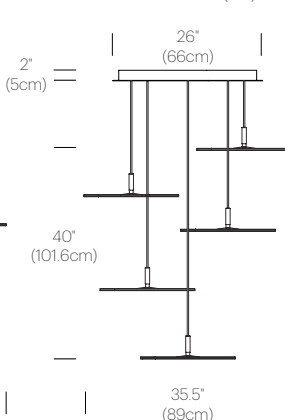

LIGHT CONTROL

Hard wired (Triac transformer)
ELV dimmer recommended

FEATURES

360° shade rotation
45° shade tilt in two directions
Ships flat-packed

SPECIFICATIONS

Voltage: 120/220V 60Hz
Power Consumption: 11.5W per lamp
Color temperature: 2700K
Luminosity: 522 Lumens per lamp
Luminaire efficacy: 45 Lumens/Watt
Color Rendition Index: 85 CRI
Title 20 compliant
50K hour lifespan
Cord length: 10' (305cm) (Field Cuttable)
1 year warranty

CERTIFICATIONS

PACKAGING WEIGHT AND DIMENSIONS

Circa Pendant 12:	5.75LBS	15" X 14" X 4"
	2.6KGS	38cm X 36cm X 10cm
Circa Pendant 16 :	9.05LBS	18.5" X 18" X 4"
	4.1KGS	47cm X 46cm X 10cm
Chandelier canopy 17":	15LBS	22" X 22" X 6"
	6.8KGS	56cm X 56cm X 15cm
Chandelier canopy 26":	30LBS	32" X 32" X 6"
	13.6KGS	81cm X 81cm X 15cm

NOTES

Custom requests can be considered on volume orders

FINISHES

WHITE

GRAPHITE

WHITE

DIMENSIONS

CIRCA CHANDELIER 3 (12")

CIRCA CHANDELIER 5 (12")

CIRCA CHANDELIER 7 (12")

CIRCA CHANDELIER 3 (16")

CIRCA CHANDELIER 5 (16")

CIRCA CHANDELIER 5 (16")

CHANDELIER CANOPY 17"

CHANDELIER CANOPY 26"