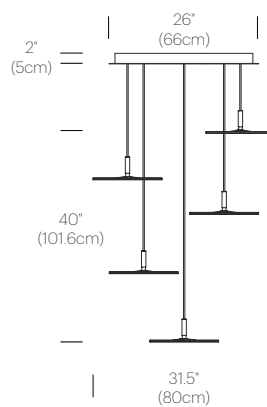

LIGHT CONTROL

Hard wired (Triac transformer)
ELV dimmer recommended

FEATURES

360° shade rotation
45° shade tilt in two directions
Ships flat-packed

SPECIFICATIONS

Voltage: 120/220V 60Hz
Power Consumption: 11.5W per lamp
Color temperature: 2700K
Luminosity: 522 Lumens per lamp
Luminaire efficacy: 45 Lumens/Watt
Color Rendition Index: 85 CRI
Title 20 compliant
50K hour lifespan
Cord length: 10' (305cm) (Field Cuttable)
1 year warranty

CERTIFICATIONS

PACKAGING WEIGHT AND DIMENSIONS

Circa Pendant 12:	5.75LBS	15" X 14" X 4"
	2.6KGS	38cm X 36cm X 10cm
Circa Pendant 16 :	9.05LBS	18.5" X 18" X 4"
	4.1KGS	47cm X 46cm X 10cm
Chandelier canopy 17":	15LBS	22" X 22" X 6"
	6.8KGS	56cm X 56cm X 15cm
Chandelier canopy 26":	30LBS	32" X 32" X 6"
	13.6KGS	81cm X 81cm X 15cm

NOTES

Custom requests can be considered on volume orders

FINISHES

WHITE

GRAPHITE

WHITE

DIMENSIONS

CIRCA CHANDELIER 3 (12")

CIRCA CHANDELIER 5 (12")

CIRCA CHANDELIER 7 (12")

CIRCA CHANDELIER 3 (16")

CIRCA CHANDELIER 5 (16")

CIRCA CHANDELIER 5 (16")

CHANDELIER CANOPY 17"

CHANDELIER CANOPY 26"