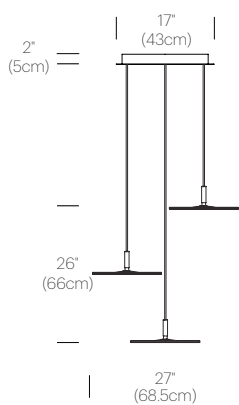

CERTIFICATIONS

PACKAGING WEIGHT AND DIMENSIONS

| | | |
|------------------------|---------|--------------------|
| Circa Pendant 12: | 5.75LBS | 15" X 14" X 4" |
| | 2.6KGS | 38cm X 36cm X 10cm |
| Circa Pendant 16 : | 9.05LBS | 18.5" X 18" X 4" |
| | 4.1KGS | 47cm X 46cm X 10cm |
| Chandelier canopy 17": | 15LBS | 22" X 22" X 6" |
| | 6.8KGS | 56cm X 56cm X 15cm |
| Chandelier canopy 26": | 30LBS | 32" X 32" X 6" |
| | 13.6KGS | 81cm X 81cm X 15cm |

NOTES

Custom requests can be considered on volume orders

FINISHES

WHITE

GRAPHITE

WHITE

DIMENSIONS

CIRCA CHANDELIER 3 (12")

CIRCA CHANDELIER 5 (12")

CIRCA CHANDELIER 7 (12")

CIRCA CHANDELIER 3 (16")

CIRCA CHANDELIER 5 (16")

CIRCA CHANDELIER 5 (16")

CHANDELIER CANOPY 17"

CHANDELIER CANOPY 26"