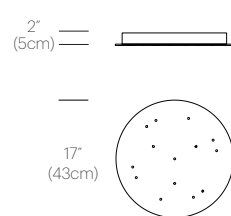

CERTIFICATIONS

PACKAGING WEIGHT AND DIMENSIONS

Circa Pendant 12:	5.75LBS	15" X 14" X 4"
	2.6KGS	38cm X 36cm X 10cm
Circa Pendant 16 :	9.05LBS	18.5" X 18" X 4"
	4.1KGS	47cm X 46cm X 10cm
Chandelier canopy 17":	15LBS	22" X 22" X 6"
	6.8KGS	56cm X 56cm X 15cm
Chandelier canopy 26":	30LBS	32" X 32" X 6"
	13.6KGS	81cm X 81cm X 15cm

NOTES

Custom requests can be considered on volume orders

FINISHES

WHITE

GRAPHITE

WHITE

DIMENSIONS

CIRCA CHANDELIER 3 (12")

CIRCA CHANDELIER 5 (12")

CIRCA CHANDELIER 7 (12")

CIRCA CHANDELIER 3 (16")

CIRCA CHANDELIER 5 (16")

CIRCA CHANDELIER 5 (16")

CHANDELIER CANOPY 17"

CHANDELIER CANOPY 26"