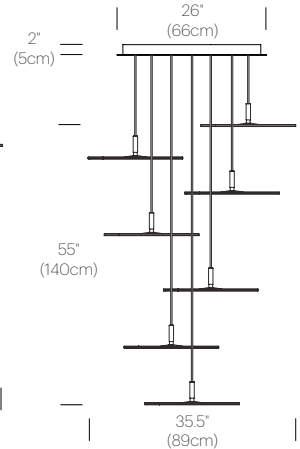

LIGHT CONTROL

Hard wired (Triac transformer)
ELV dimmer recommended

FEATURES

360° shade rotation
45° shade tilt in two directions
Ships flat-packed

SPECIFICATIONS

Voltage: 120/220V 60Hz
Power Consumption: 11.5W per lamp
Color temperature: 2700K
Luminosity: 522 Lumens per lamp
Luminaire efficacy: 45 Lumens/Watt
Color Rendition Index: 85 CRI
Title 20 compliant
50K hour lifespan
Cord length: 10' (305cm) (Field Cuttable)
1 year warranty

CERTIFICATIONS

PACKAGING WEIGHT AND DIMENSIONS

| | | |
|------------------------|---------|--------------------|
| Circa Pendant 12: | 5.75LBS | 15" X 14" X 4" |
| | 2.6KGS | 38cm X 36cm X 10cm |
| Circa Pendant 16 : | 9.05LBS | 18.5" X 18" X 4" |
| | 4.1KGS | 47cm X 46cm X 10cm |
| Chandelier canopy 17": | 15LBS | 22" X 22" X 6" |
| | 6.8KGS | 56cm X 56cm X 15cm |
| Chandelier canopy 26": | 30LBS | 32" X 32" X 6" |
| | 13.6KGS | 81cm X 81cm X 15cm |

NOTES

Custom requests can be considered on volume orders

FINISHES

WHITE

GRAPHITE

WHITE

DIMENSIONS

CIRCA CHANDELIER 3 (12")

CIRCA CHANDELIER 5 (12")

CIRCA CHANDELIER 7 (12")

CIRCA CHANDELIER 3 (16")

CIRCA CHANDELIER 5 (16")

CIRCA CHANDELIER 5 (16")

CHANDELIER CANOPY 17"

CHANDELIER CANOPY 26"