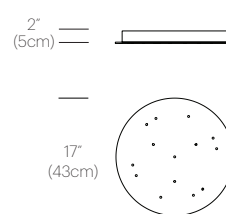

CERTIFICATIONS

PACKAGING WEIGHT AND DIMENSIONS

| | | |
|------------------------|---------|--------------------|
| Circa Pendant 12: | 5.75LBS | 15" X 14" X 4" |
| | 2.6KGS | 38cm X 36cm X 10cm |
| Circa Pendant 16 : | 9.05LBS | 18.5" X 18" X 4" |
| | 4.1KGS | 47cm X 46cm X 10cm |
| Chandelier canopy 17": | 15LBS | 22" X 22" X 6" |
| | 6.8KGS | 56cm X 56cm X 15cm |
| Chandelier canopy 26": | 30LBS | 32" X 32" X 6" |
| | 13.6KGS | 81cm X 81cm X 15cm |

NOTES

Custom requests can be considered on volume orders

FINISHES

WHITE

GRAPHITE

WHITE

DIMENSIONS

CIRCA CHANDELIER 3 (12")

CIRCA CHANDELIER 5 (12")

CIRCA CHANDELIER 7 (12")

CIRCA CHANDELIER 3 (16")

CIRCA CHANDELIER 5 (16")

CIRCA CHANDELIER 5 (16")

CHANDELIER CANOPY 17"

CHANDELIER CANOPY 26"