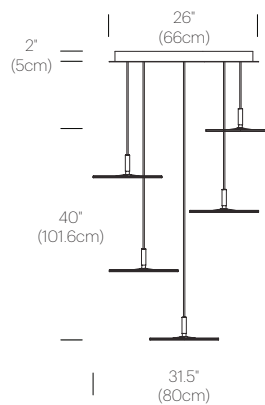

LIGHT CONTROL

Hard wired (Triac transformer)
ELV dimmer recommended

FEATURES

360° shade rotation
45° shade tilt in two directions
Ships flat-packed

SPECIFICATIONS

Voltage: 120/220V 60Hz
Power Consumption: 11.5W per lamp
Color temperature: 2700K
Luminosity: 522 Lumens per lamp
Luminaire efficacy: 45 Lumens/Watt
Color Rendition Index: 85 CRI
Title 20 compliant
50K hour lifespan
Cord length: 10' (305cm) (Field Cuttable)
1 year warranty

CERTIFICATIONS

PACKAGING WEIGHT AND DIMENSIONS

| | | |
|------------------------|---------|--------------------|
| Circa Pendant 12: | 5.75LBS | 15" X 14" X 4" |
| | 2.6KGS | 38cm X 36cm X 10cm |
| Circa Pendant 16 : | 9.05LBS | 18.5" X 18" X 4" |
| | 4.1KGS | 47cm X 46cm X 10cm |
| Chandelier canopy 17": | 15LBS | 22" X 22" X 6" |
| | 6.8KGS | 56cm X 56cm X 15cm |
| Chandelier canopy 26": | 30LBS | 32" X 32" X 6" |
| | 13.6KGS | 81cm X 81cm X 15cm |

NOTES

Custom requests can be considered on volume orders

FINISHES

WHITE

GRAPHITE

WHITE

DIMENSIONS

CIRCA CHANDELIER 3 (12")

CIRCA CHANDELIER 5 (12")

CIRCA CHANDELIER 7 (12")

CIRCA CHANDELIER 3 (16")

CIRCA CHANDELIER 5 (16")

CIRCA CHANDELIER 5 (16")

CHANDELIER CANOPY 17"

CHANDELIER CANOPY 26"