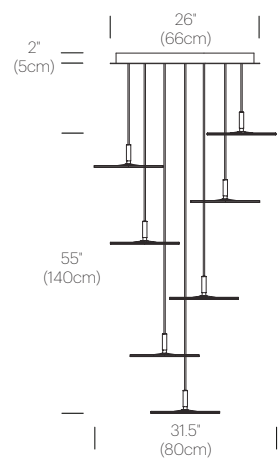

LIGHT CONTROL

Hard wired (Triac transformer)
ELV dimmer recommended

FEATURES

360° shade rotation
45° shade tilt in two directions
Ships flat-packed

SPECIFICATIONS

Voltage: 120/220V 60Hz
Power Consumption: 11.5W per lamp
Color temperature: 2700K
Luminosity: 522 Lumens per lamp
Luminaire efficacy: 45 Lumens/Watt
Color Rendition Index: 85 CRI
Title 20 compliant
50K hour lifespan
Cord length: 10' (305cm) (Field Cuttable)
1 year warranty

CERTIFICATIONS

PACKAGING WEIGHT AND DIMENSIONS

| | | |
|------------------------|---------|--------------------|
| Circa Pendant 12: | 5.75LBS | 15" X 14" X 4" |
| | 2.6KGS | 38cm X 36cm X 10cm |
| Circa Pendant 16 : | 9.05LBS | 18.5" X 18" X 4" |
| | 4.1KGS | 47cm X 46cm X 10cm |
| Chandelier canopy 17": | 15LBS | 22" X 22" X 6" |
| | 6.8KGS | 56cm X 56cm X 15cm |
| Chandelier canopy 26": | 30LBS | 32" X 32" X 6" |
| | 13.6KGS | 81cm X 81cm X 15cm |

NOTES

Custom requests can be considered on volume orders

FINISHES

WHITE

GRAPHITE

WHITE

DIMENSIONS

CIRCA CHANDELIER 3 (12")

CIRCA CHANDELIER 5 (12")

CIRCA CHANDELIER 7 (12")

CIRCA CHANDELIER 3 (16")

CIRCA CHANDELIER 5 (16")

CIRCA CHANDELIER 5 (16")

CHANDELIER CANOPY 17"

CHANDELIER CANOPY 26"