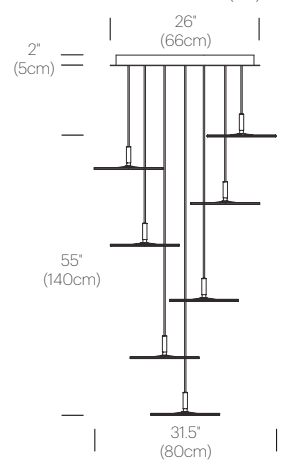

LIGHT CONTROL

Hard wired (Triac transformer)
ELV dimmer recommended

FEATURES

360° shade rotation
45° shade tilt in two directions
Ships flat-packed

SPECIFICATIONS

Voltage: 120/220V 60Hz
Power Consumption: 11.5W per lamp
Color temperature: 2700K
Luminosity: 522 Lumens per lamp
Luminaire efficacy: 45 Lumens/Watt
Color Rendition Index: 85 CRI
Title 20 compliant
50K hour lifespan
Cord length: 10' (305cm) (Field Cuttable)
1 year warranty

CERTIFICATIONS

PACKAGING WEIGHT AND DIMENSIONS

Circa Pendant 12:	5.75LBS	15" X 14" X 4"
	2.6KGS	38cm X 36cm X 10cm
Circa Pendant 16 :	9.05LBS	18.5" X 18" X 4"
	4.1KGS	47cm X 46cm X 10cm
Chandelier canopy 17":	15LBS	22" X 22" X 6"
	6.8KGS	56cm X 56cm X 15cm
Chandelier canopy 26":	30LBS	32" X 32" X 6"
	13.6KGS	81cm X 81cm X 15cm

NOTES

Custom requests can be considered on volume orders

FINISHES

WHITE

GRAPHITE

WHITE

DIMENSIONS

CIRCA CHANDELIER 3 (12")

CIRCA CHANDELIER 5 (12")

CIRCA CHANDELIER 7 (12")

CIRCA CHANDELIER 3 (16")

CIRCA CHANDELIER 5 (16")

CIRCA CHANDELIER 5 (16")

CHANDELIER CANOPY 17"

CHANDELIER CANOPY 26"