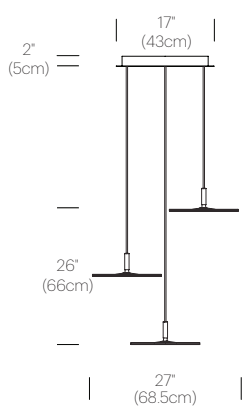

CERTIFICATIONS

PACKAGING WEIGHT AND DIMENSIONS

Circa Pendant 12:	5.75LBS	15" X 14" X 4"
	2.6KGS	38cm X 36cm X 10cm
Circa Pendant 16 :	9.05LBS	18.5" X 18" X 4"
	4.1KGS	47cm X 46cm X 10cm
Chandelier canopy 17":	15LBS	22" X 22" X 6"
	6.8KGS	56cm X 56cm X 15cm
Chandelier canopy 26":	30LBS	32" X 32" X 6"
	13.6KGS	81cm X 81cm X 15cm

NOTES

Custom requests can be considered on volume orders

FINISHES

WHITE

GRAPHITE

WHITE

DIMENSIONS

CIRCA CHANDELIER 3 (12")

CIRCA CHANDELIER 5 (12")

CIRCA CHANDELIER 7 (12")

CIRCA CHANDELIER 3 (16")

CIRCA CHANDELIER 5 (16")

CIRCA CHANDELIER 5 (16")

CHANDELIER CANOPY 17"

CHANDELIER CANOPY 26"