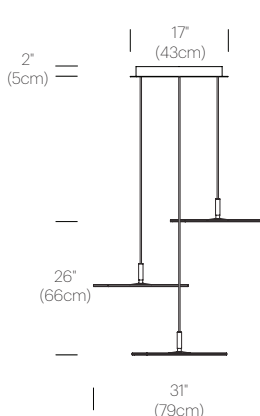

CERTIFICATIONS

PACKAGING WEIGHT AND DIMENSIONS

| | | |
|------------------------|---------|--------------------|
| Circa Pendant 12: | 5.75LBS | 15" X 14" X 4" |
| | 2.6KGS | 38cm X 36cm X 10cm |
| Circa Pendant 16 : | 9.05LBS | 18.5" X 18" X 4" |
| | 4.1KGS | 47cm X 46cm X 10cm |
| Chandelier canopy 17": | 15LBS | 22" X 22" X 6" |
| | 6.8KGS | 56cm X 56cm X 15cm |
| Chandelier canopy 26": | 30LBS | 32" X 32" X 6" |
| | 13.6KGS | 81cm X 81cm X 15cm |

NOTES

Custom requests can be considered on volume orders

FINISHES

WHITE

GRAPHITE

WHITE

DIMENSIONS

CIRCA CHANDELIER 3 (12")

CIRCA CHANDELIER 5 (12")

CIRCA CHANDELIER 7 (12")

CIRCA CHANDELIER 3 (16")

CIRCA CHANDELIER 5 (16")

CIRCA CHANDELIER 5 (16")

CHANDELIER CANOPY 17"

CHANDELIER CANOPY 26"