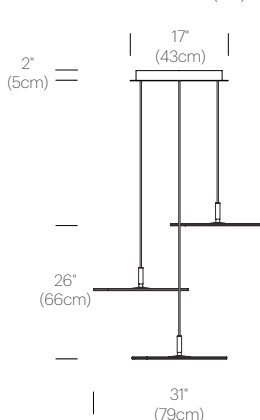

CERTIFICATIONS

PACKAGING WEIGHT AND DIMENSIONS

Circa Pendant 12:	5.75LBS	15" X 14" X 4"
	2.6KGS	38cm X 36cm X 10cm
Circa Pendant 16 :	9.05LBS	18.5" X 18" X 4"
	4.1KGS	47cm X 46cm X 10cm
Chandelier canopy 17":	15LBS	22" X 22" X 6"
	6.8KGS	56cm X 56cm X 15cm
Chandelier canopy 26":	30LBS	32" X 32" X 6"
	13.6KGS	81cm X 81cm X 15cm

NOTES

Custom requests can be considered on volume orders

FINISHES

WHITE

GRAPHITE

WHITE

DIMENSIONS

CIRCA CHANDELIER 3 (12")

CIRCA CHANDELIER 5 (12")

CIRCA CHANDELIER 7 (12")

CIRCA CHANDELIER 3 (16")

CIRCA CHANDELIER 5 (16")

CIRCA CHANDELIER 5 (16")

CHANDELIER CANOPY 17"

CHANDELIER CANOPY 26"