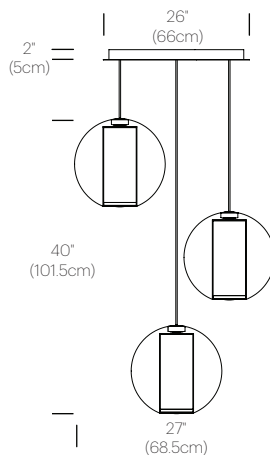

DIMENSIONS

BEL OCCHIO CHANDELIER 3