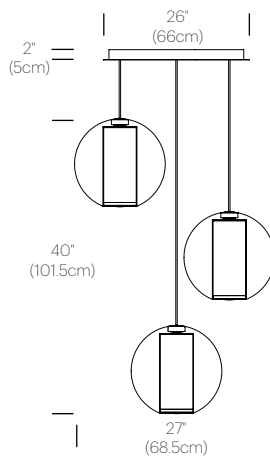

## PACKAGING WEIGHT AND DIMENSIONS

Bel Occhio:	11.7LBS	18.5" X 19" X 21"
	5.3KGS	47cm X 48cm X 53cm
Chandelier canopy 26":	30LBS	32" X 32" X 6"
	13.6KGS	81cm X 81cm X 15cm

## DIMENSIONS

BEL OCCHIO CHANDELIER 3

BEL OCCHIO CHANDELIER 5

CHANDELIER CANOPY 26"