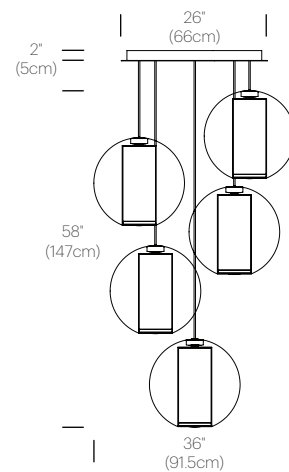

## PACKAGING WEIGHT AND DIMENSIONS

Bel Occhio:	11.7LBS	18.5" X 19" X 21"
	5.3KGS	47cm X 48cm X 53cm
Chandelier canopy 26":	30LBS	32" X 32" X 6"
	13.6KGS	81cm X 81cm X 15cm

## DIMENSIONS

BEL OCCHIO CHANDELIER 3

BEL OCCHIO CHANDELIER 5

CHANDELIER CANOPY 26"