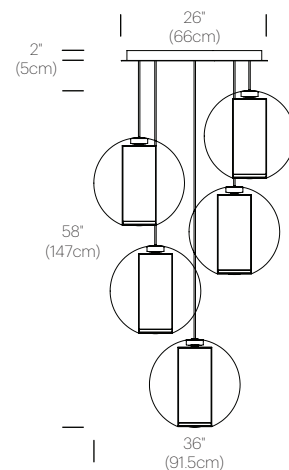

BEL OCCHIO CHANDELIER 5